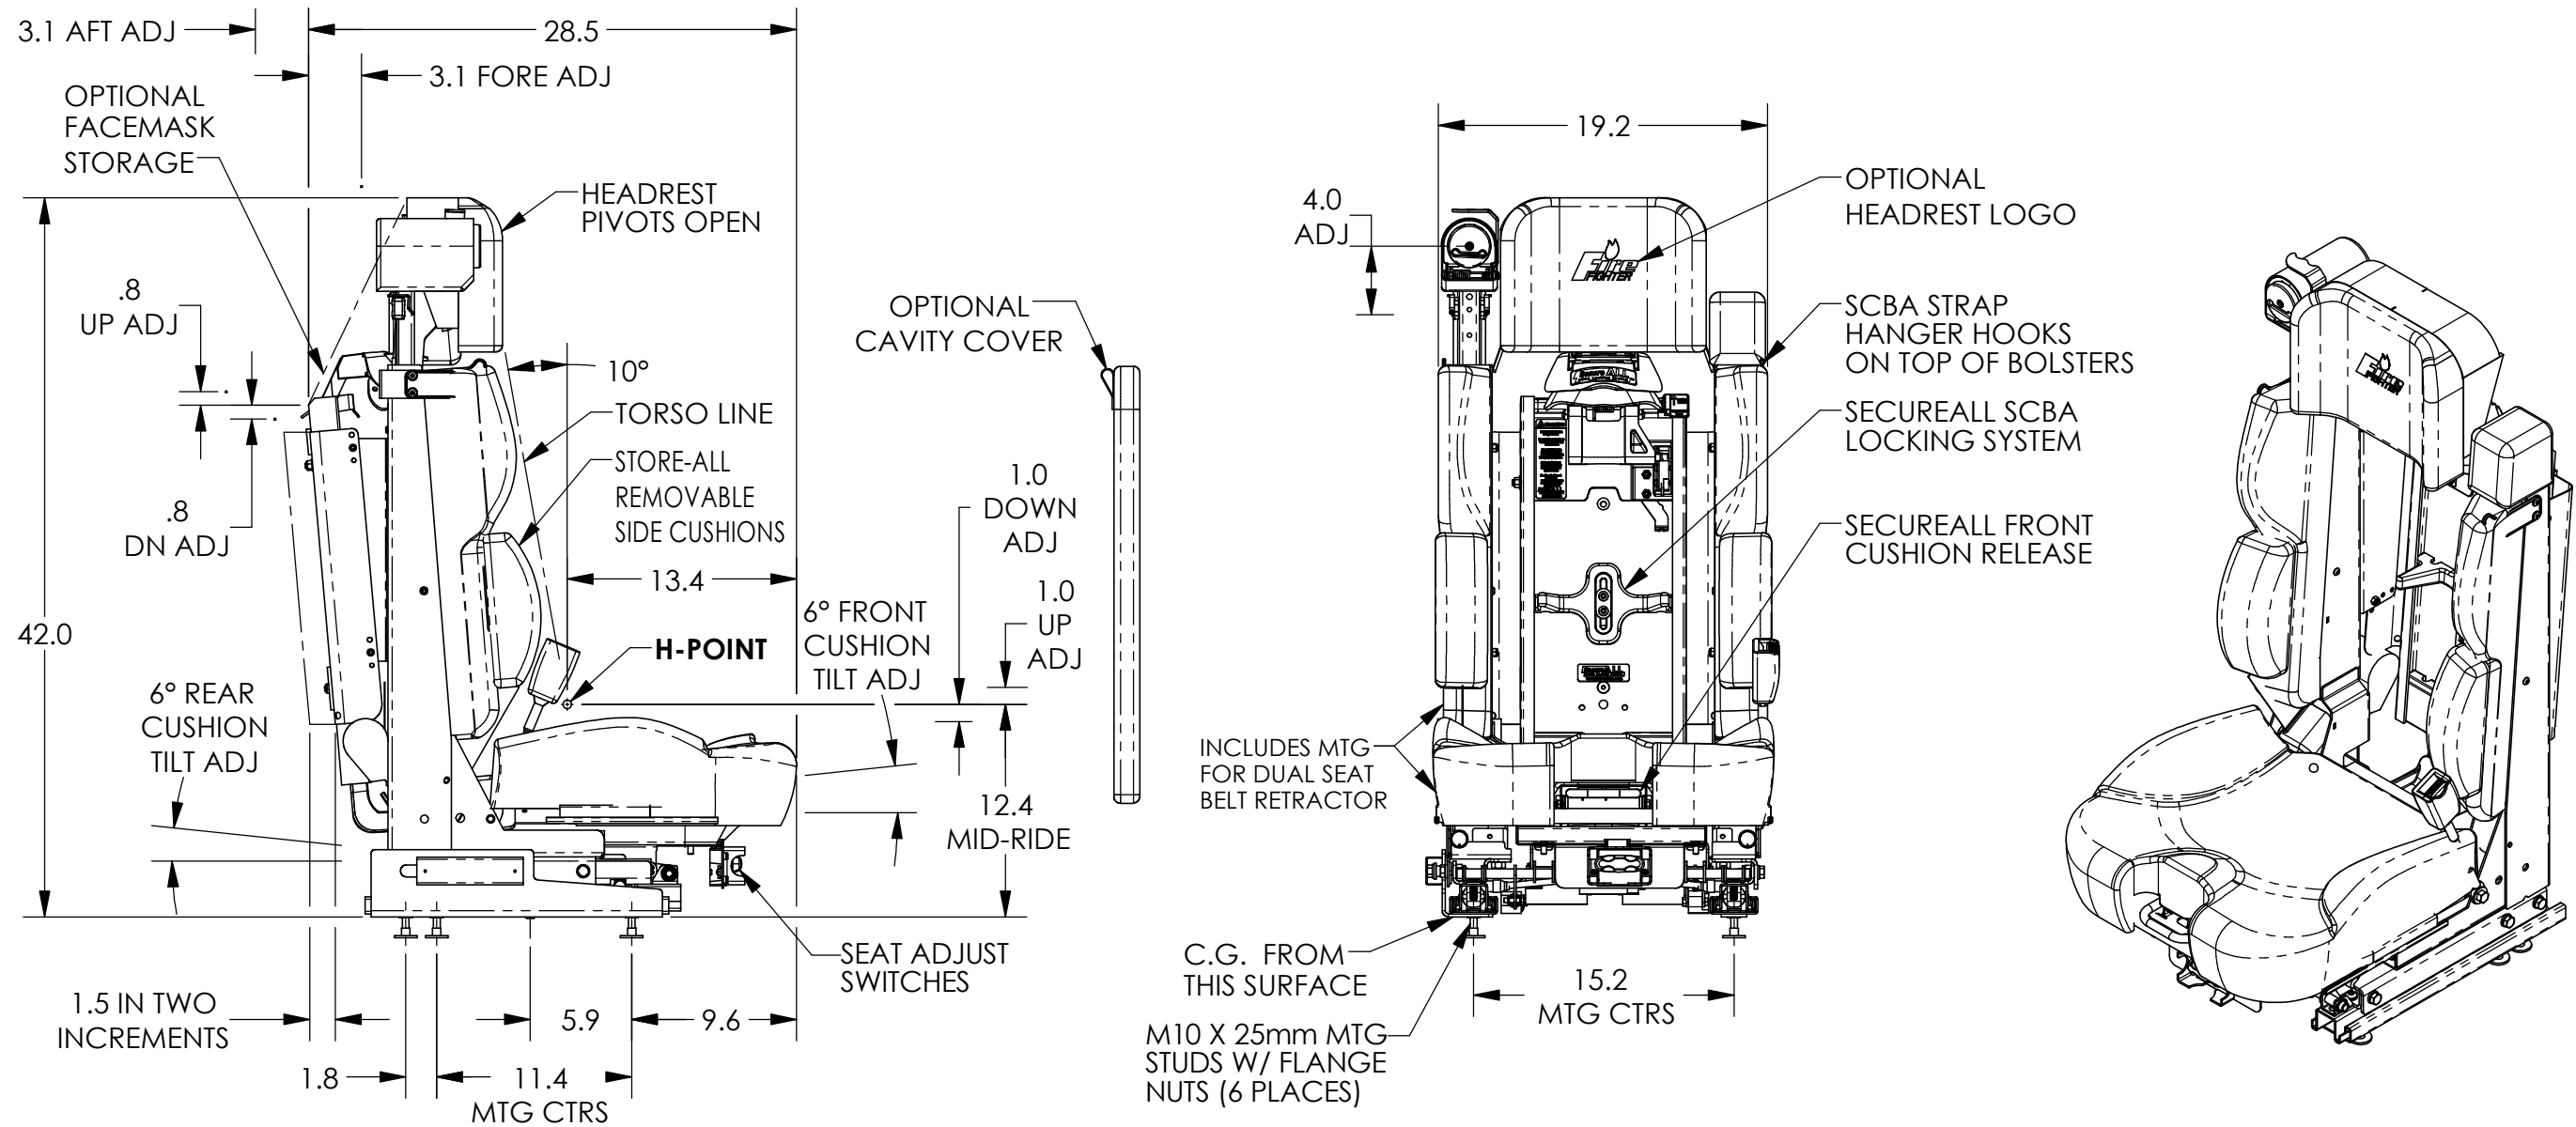

Tanker 550 EX6 Electric ABTS with SecureALL SCBA Bracket

www.hobostrom.com
262-542-0222

All measurements are in inches except where noted.

Seat dimensions are model-specific and subject to change; actual dimensions may vary slightly from the drawing. Contact H.O. Bostrom sales or customer service to identify specific seat features, possible applications, part numbers, and related dimensions. Designs and drawings are the property of H.O. Bostrom Company and are not to be reproduced or replicated.