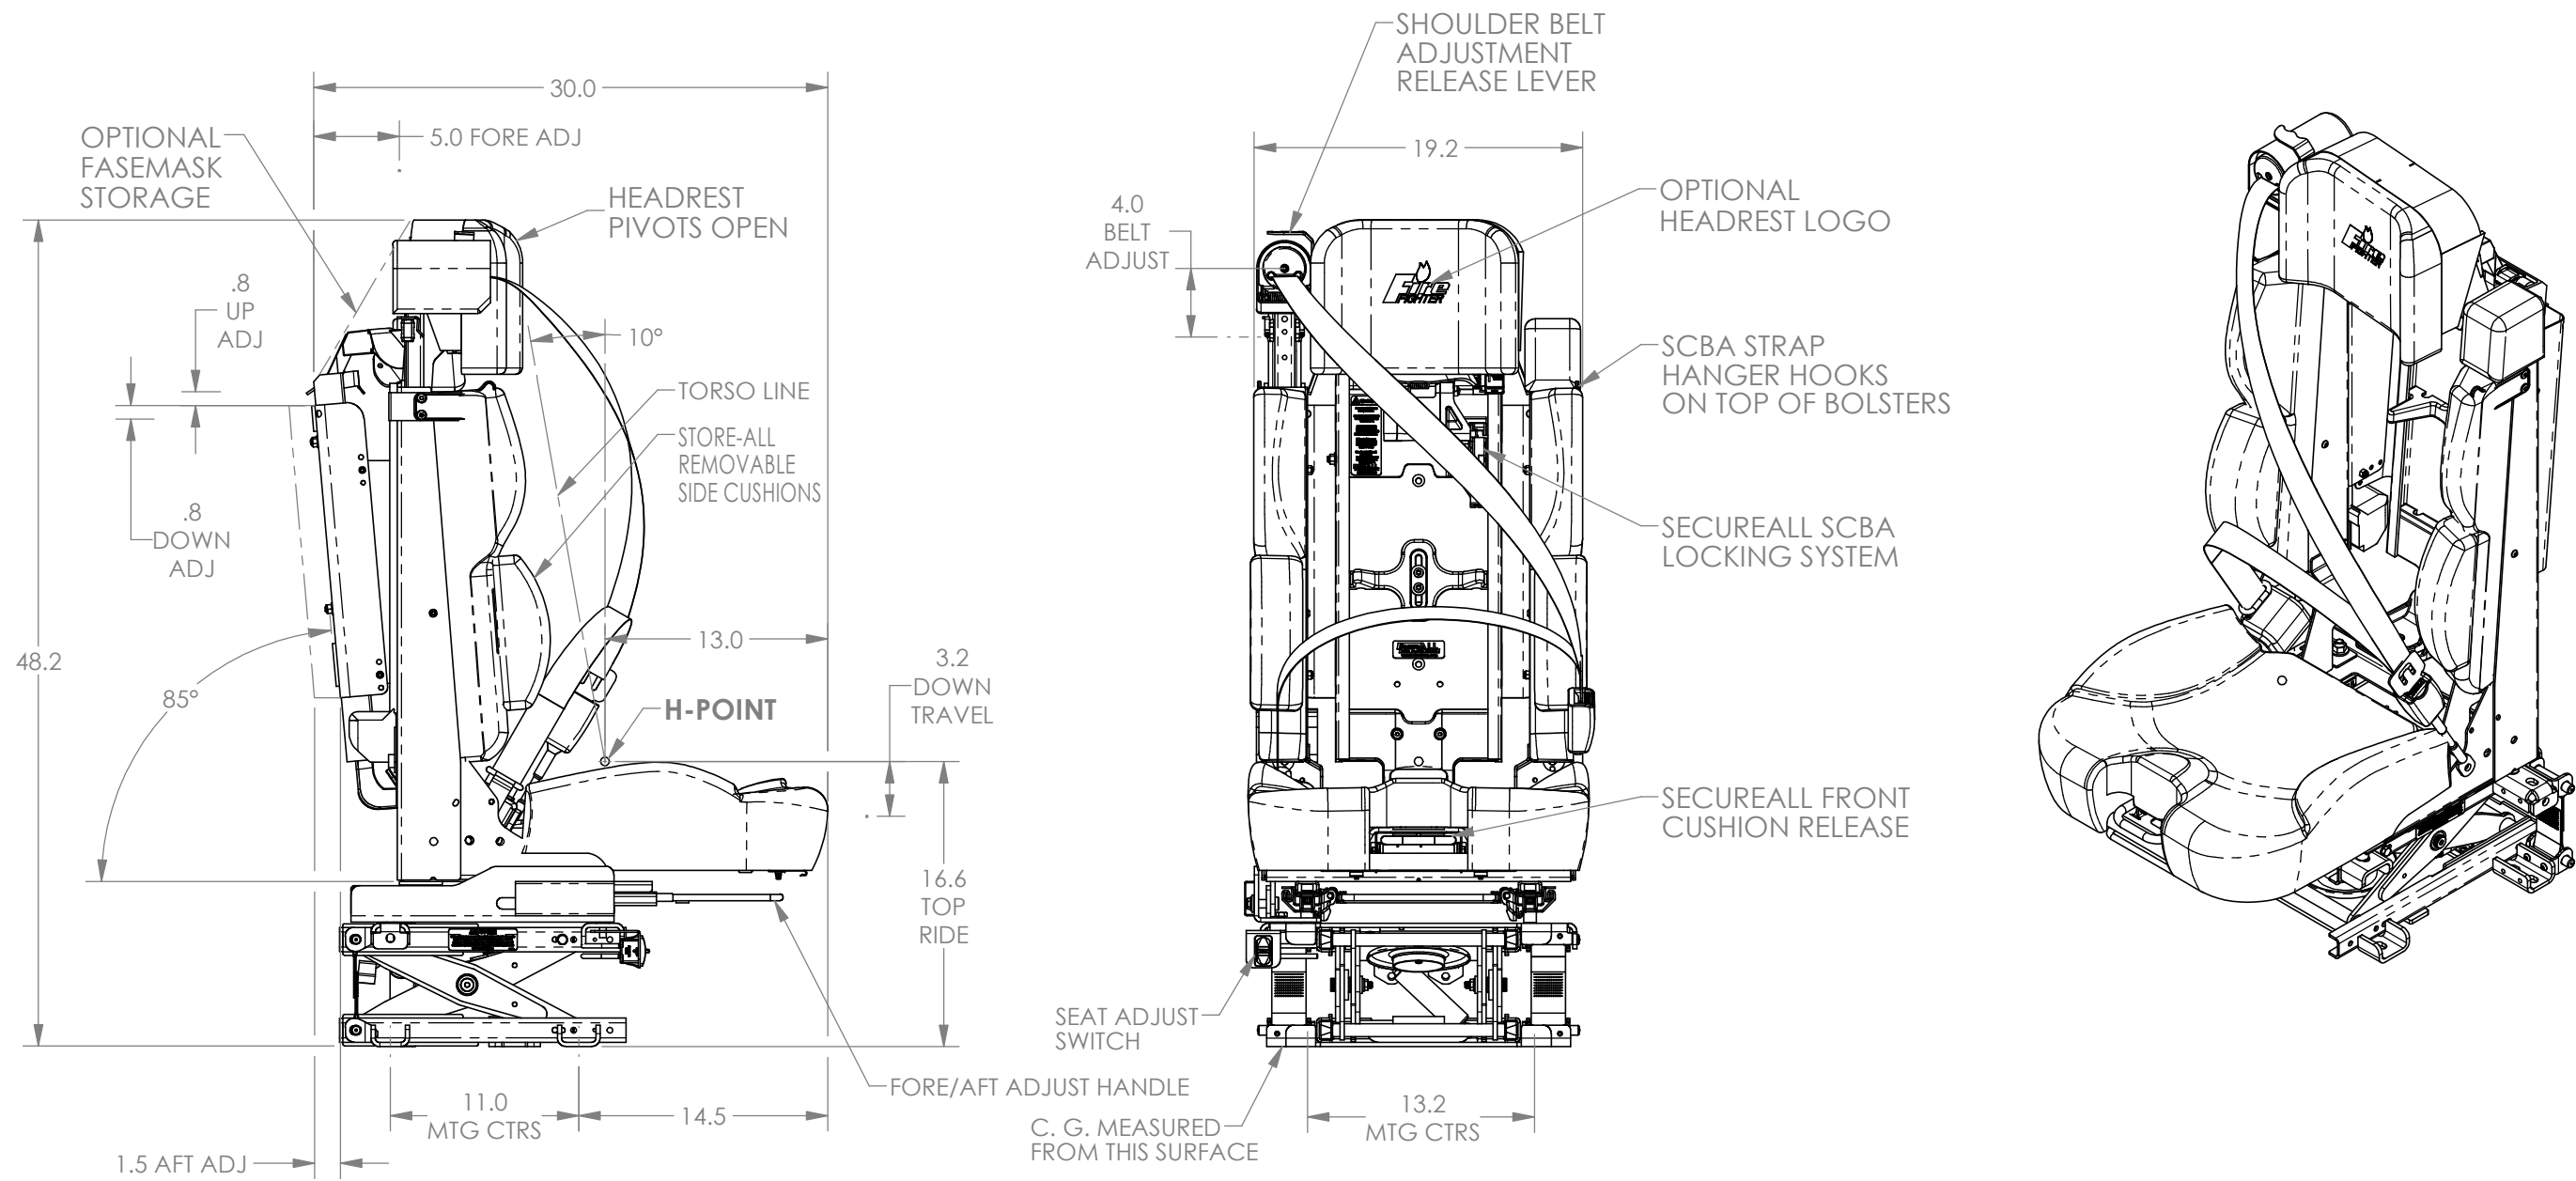

Tanker 550 Air ABTS with Fore/Aft Adjust and SecureALL SCBA Bracket

www.hobostrom.com
262-542-0222

All measurements are in inches except where noted.

Seat dimensions are model-specific and subject to change; actual dimensions may vary slightly from the drawing. Contact H.O. Bostrom sales or customer service to identify specific seat features, possible applications, part numbers, and related dimensions. Designs and drawings are the property of H.O. Bostrom Company and are not to be reproduced or replicated. Copyright© 2023, H.O. Bostrom Company. All Rights Reserved.