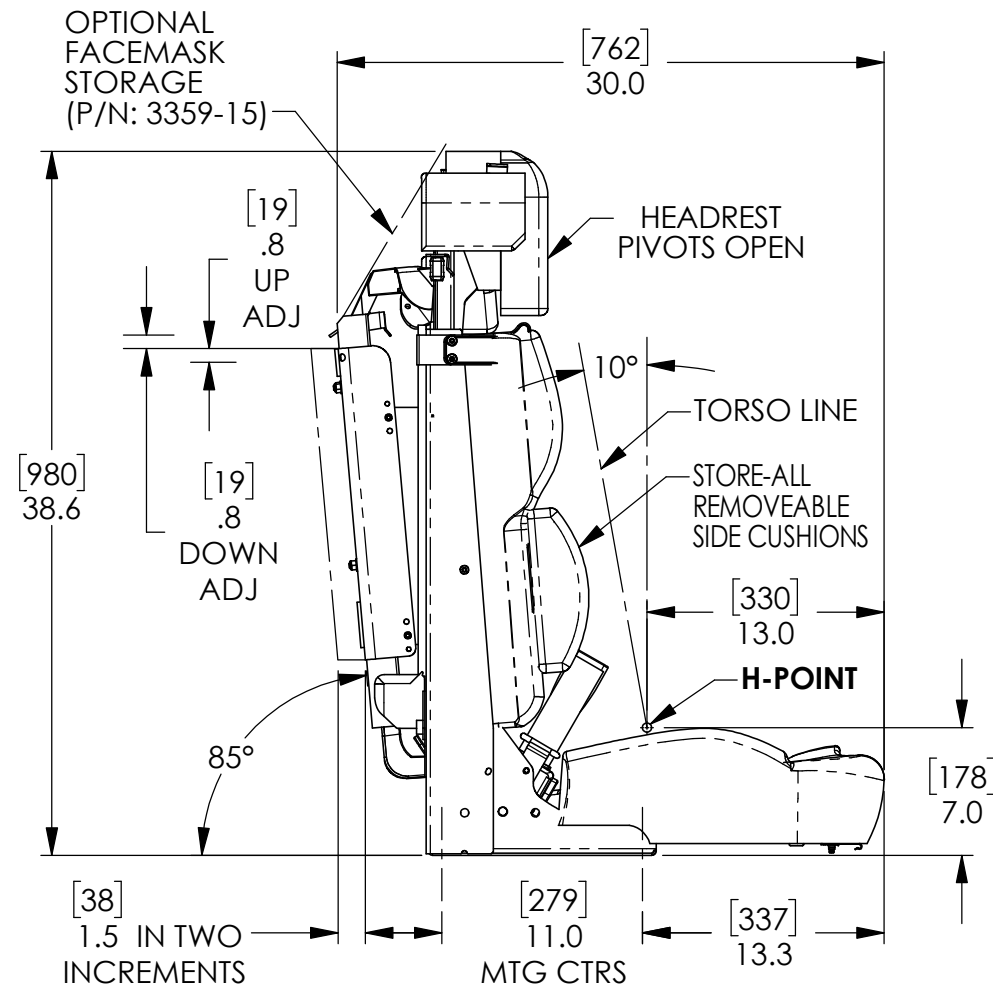

Tanker 550 ABTS with SecureALL SCBA Bracket

www.hobostrom.com
262-542-0222

All measurements are in inches except where noted.

Seat dimensions are model-specific and subject to change; actual dimensions may vary slightly from the drawing. Contact H.O. Bostrom sales or customer service to identify specific seat features, possible applications, part numbers, and related dimensions. Designs and drawings are the property of H.O. Bostrom Company and are not to be reproduced or replicated.