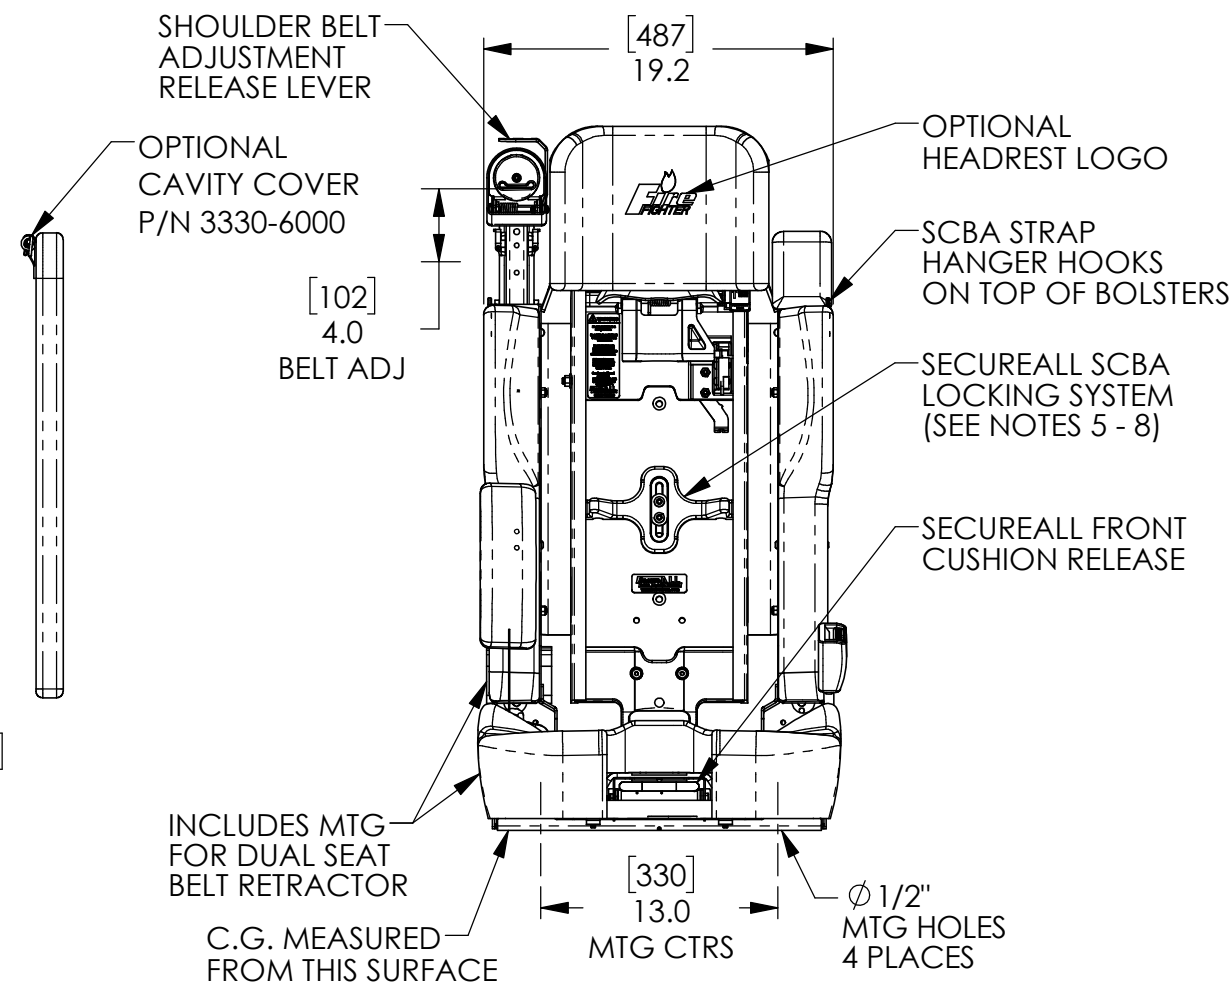

Tanker 550 ABTS with SecureALL SCBA Bracket

www.hobostrom.com
262-542-0222

All measurements are in inches except where noted.

Seat dimensions are model-specific and subject to change; actual dimensions may vary slightly from the drawing. Contact H.O. Bostrom sales or customer service to identify specific seat features, possible applications, part numbers, and related dimensions. Designs and drawings are the property of H.O. Bostrom Company and are not to be reproduced or replicated.