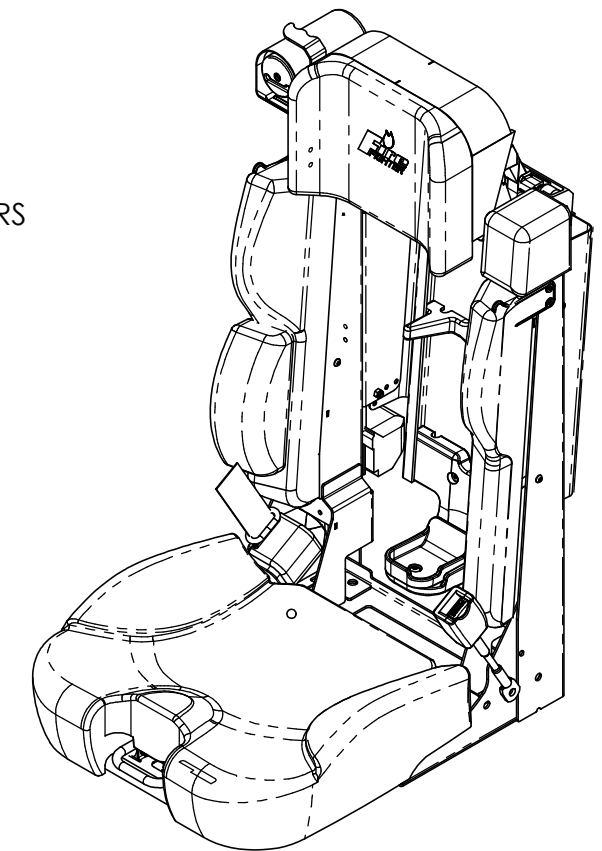

Tanker 550 ABTS with SecureALL SCBA Bracket

www.hobostrom.com
262-542-0222

All measurements are in inches except where noted.

Seat dimensions are model-specific and subject to change; actual dimensions may vary slightly from the drawing. Contact H.O. Bostrom sales or customer service to identify specific seat features, possible applications, part numbers, and related dimensions. Designs and drawings are the property of H.O. Bostrom Company and are not to be reproduced or replicated.