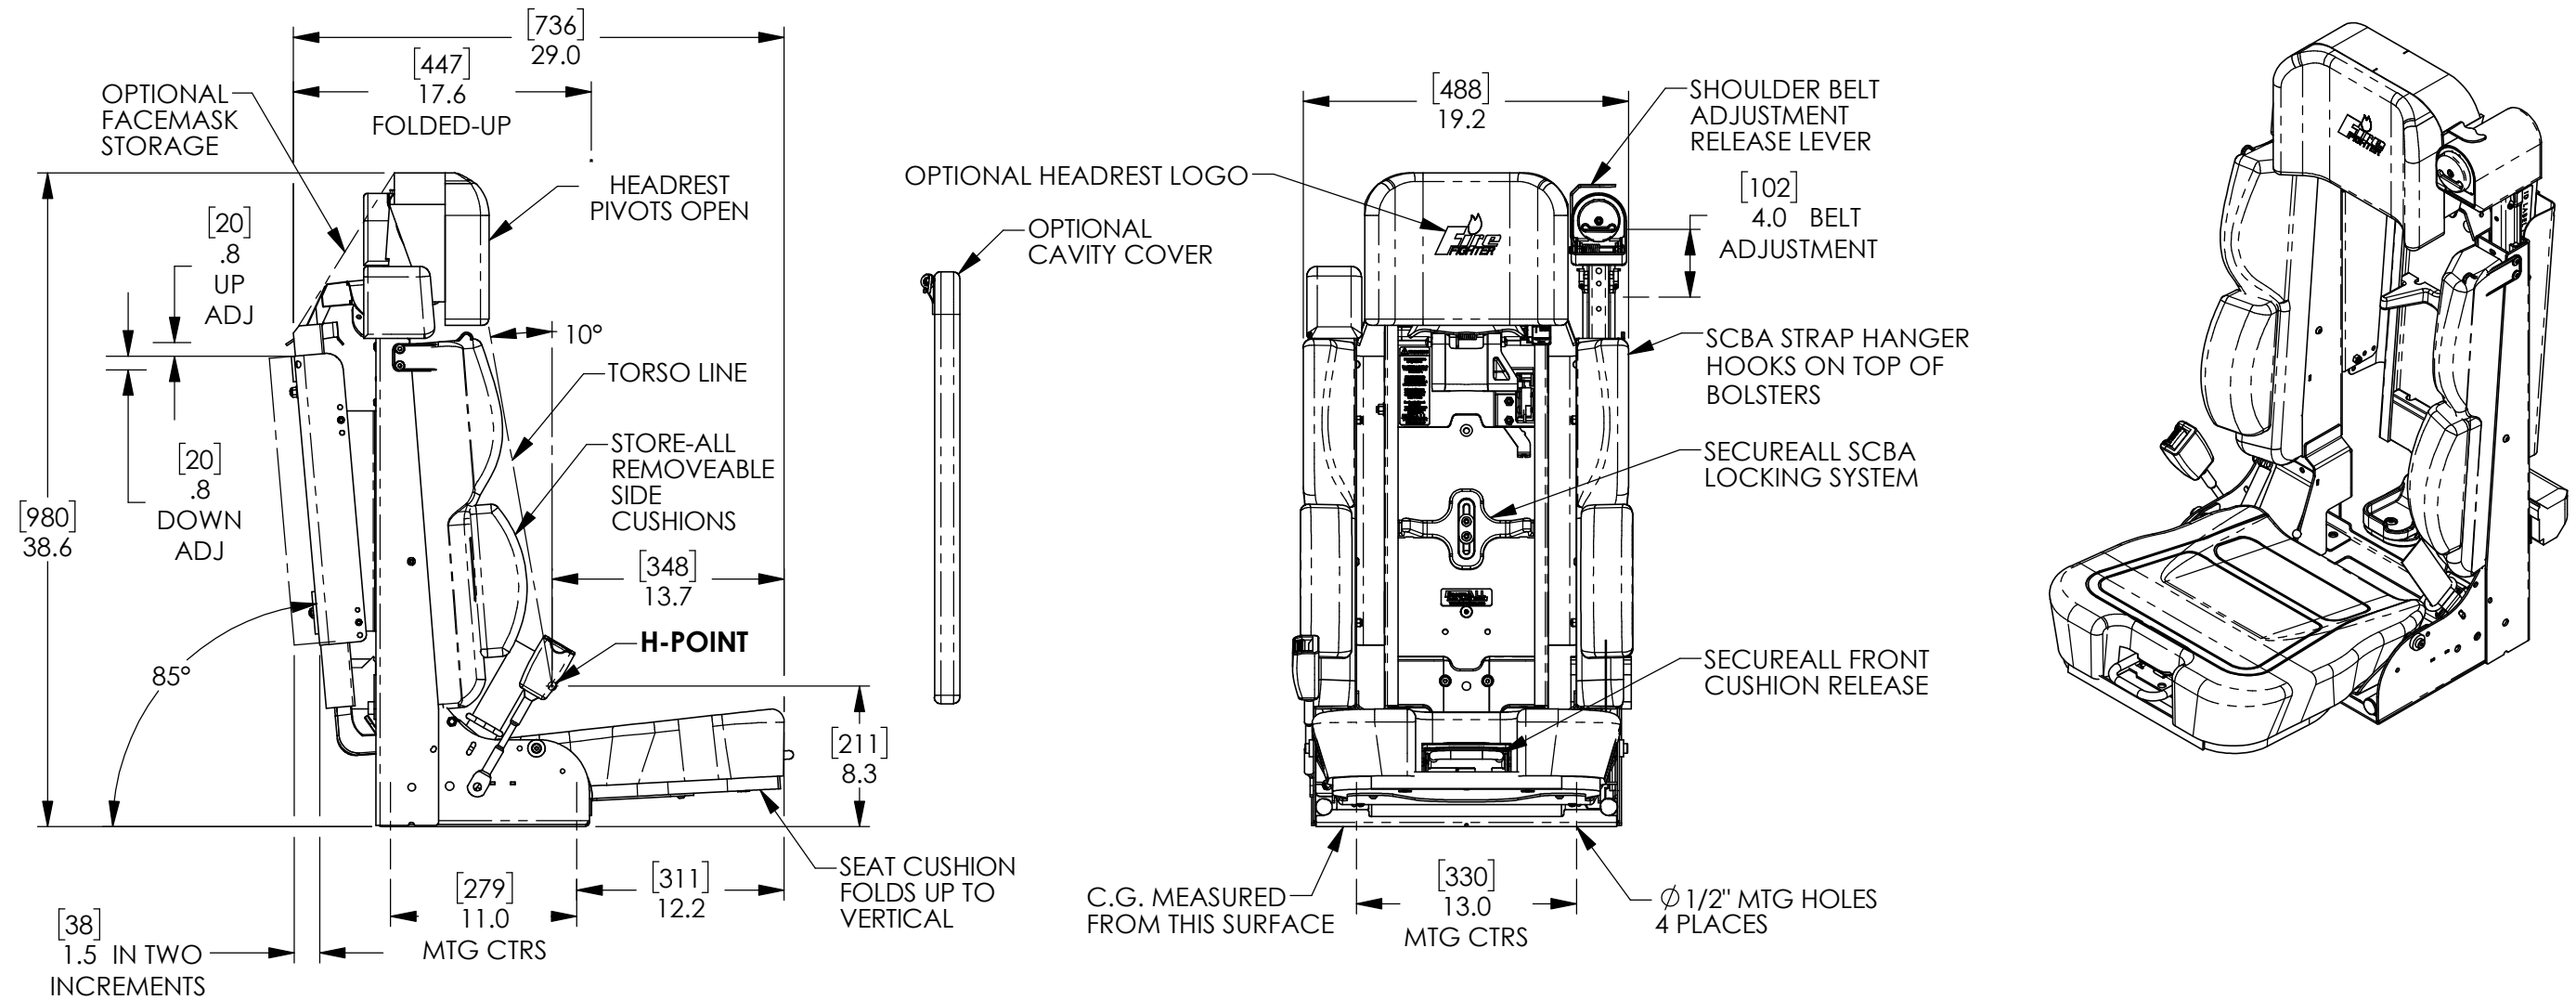

# Tanker 500 ABTS with Flip-Up Cushion and SecureALL SCBA Bracket

[www.hobostrom.com](http://www.hobostrom.com)  
262-542-0222

All measurements are in inches except where noted.

Seat dimensions are model-specific and subject to change; actual dimensions may vary slightly from the drawing. Contact H.O. Bostrom sales or customer service to identify specific seat features, possible applications, part numbers, and related dimensions. Designs and drawings are the property of H.O. Bostrom Company and are not to be reproduced or replicated.