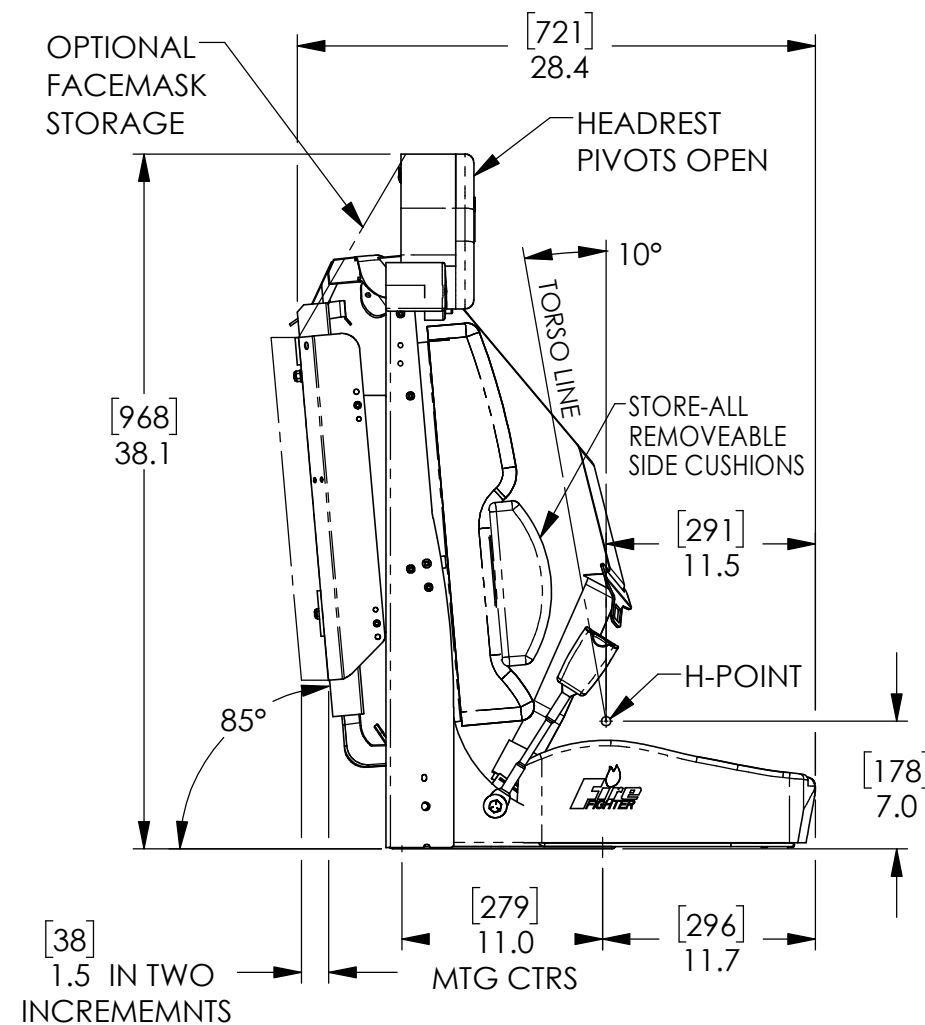

Tanker 450 ABTS with SecureALL SCBA Bracket

www.hobostrom.com
262-542-0222

All measurements are in inches except where noted.

Seat dimensions are model-specific and subject to change; actual dimensions may vary slightly from the drawing. Contact H.O. Bostrom sales or customer service to identify specific seat features, possible applications, part numbers, and related dimensions. Designs and drawings are the property of H.O. Bostrom Company and are not to be reproduced or replicated.