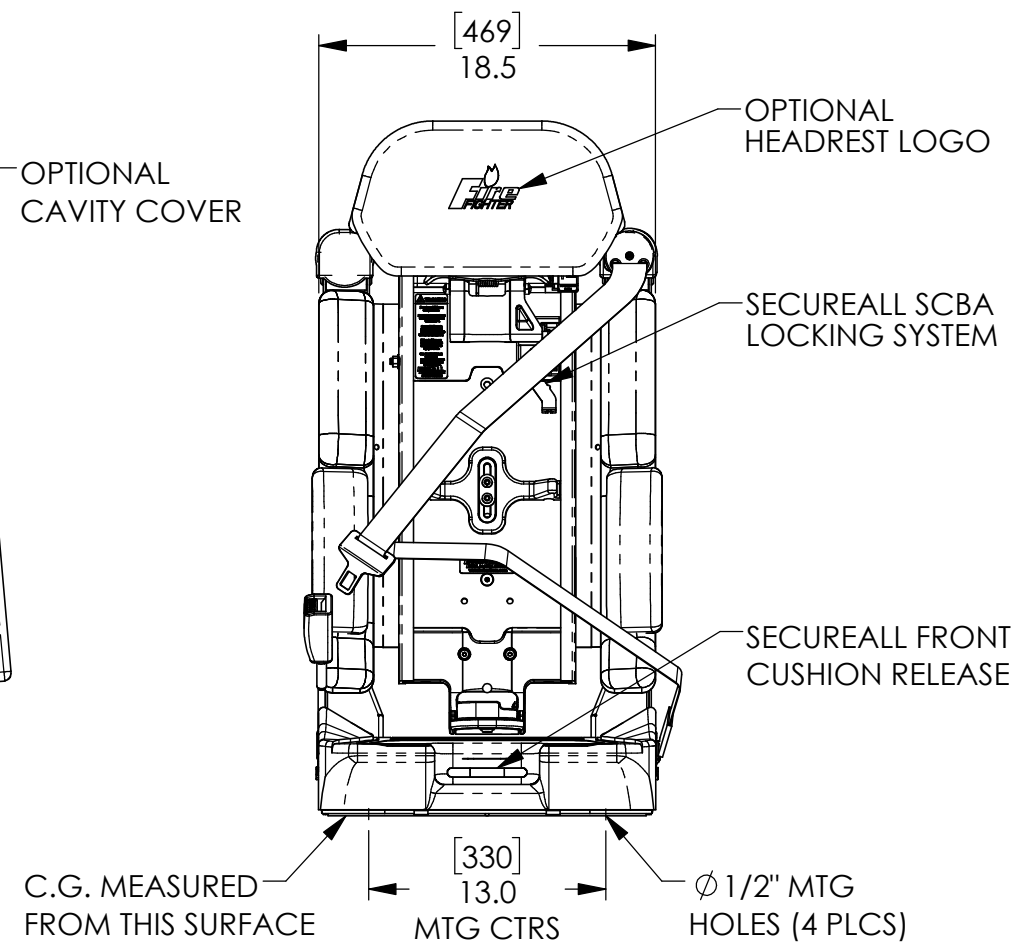

Tanker 450 ABTS with SecureALL SCBA Bracket

www.hobostrom.com
262-542-0222

All measurements are in inches except where noted.

Seat dimensions are model-specific and subject to change; actual dimensions may vary slightly from the drawing. Contact H.O. Bostrom sales or customer service to identify specific seat features, possible applications, part numbers, and related dimensions. Designs and drawings are the property of H.O. Bostrom Company and are not to be reproduced or replicated.