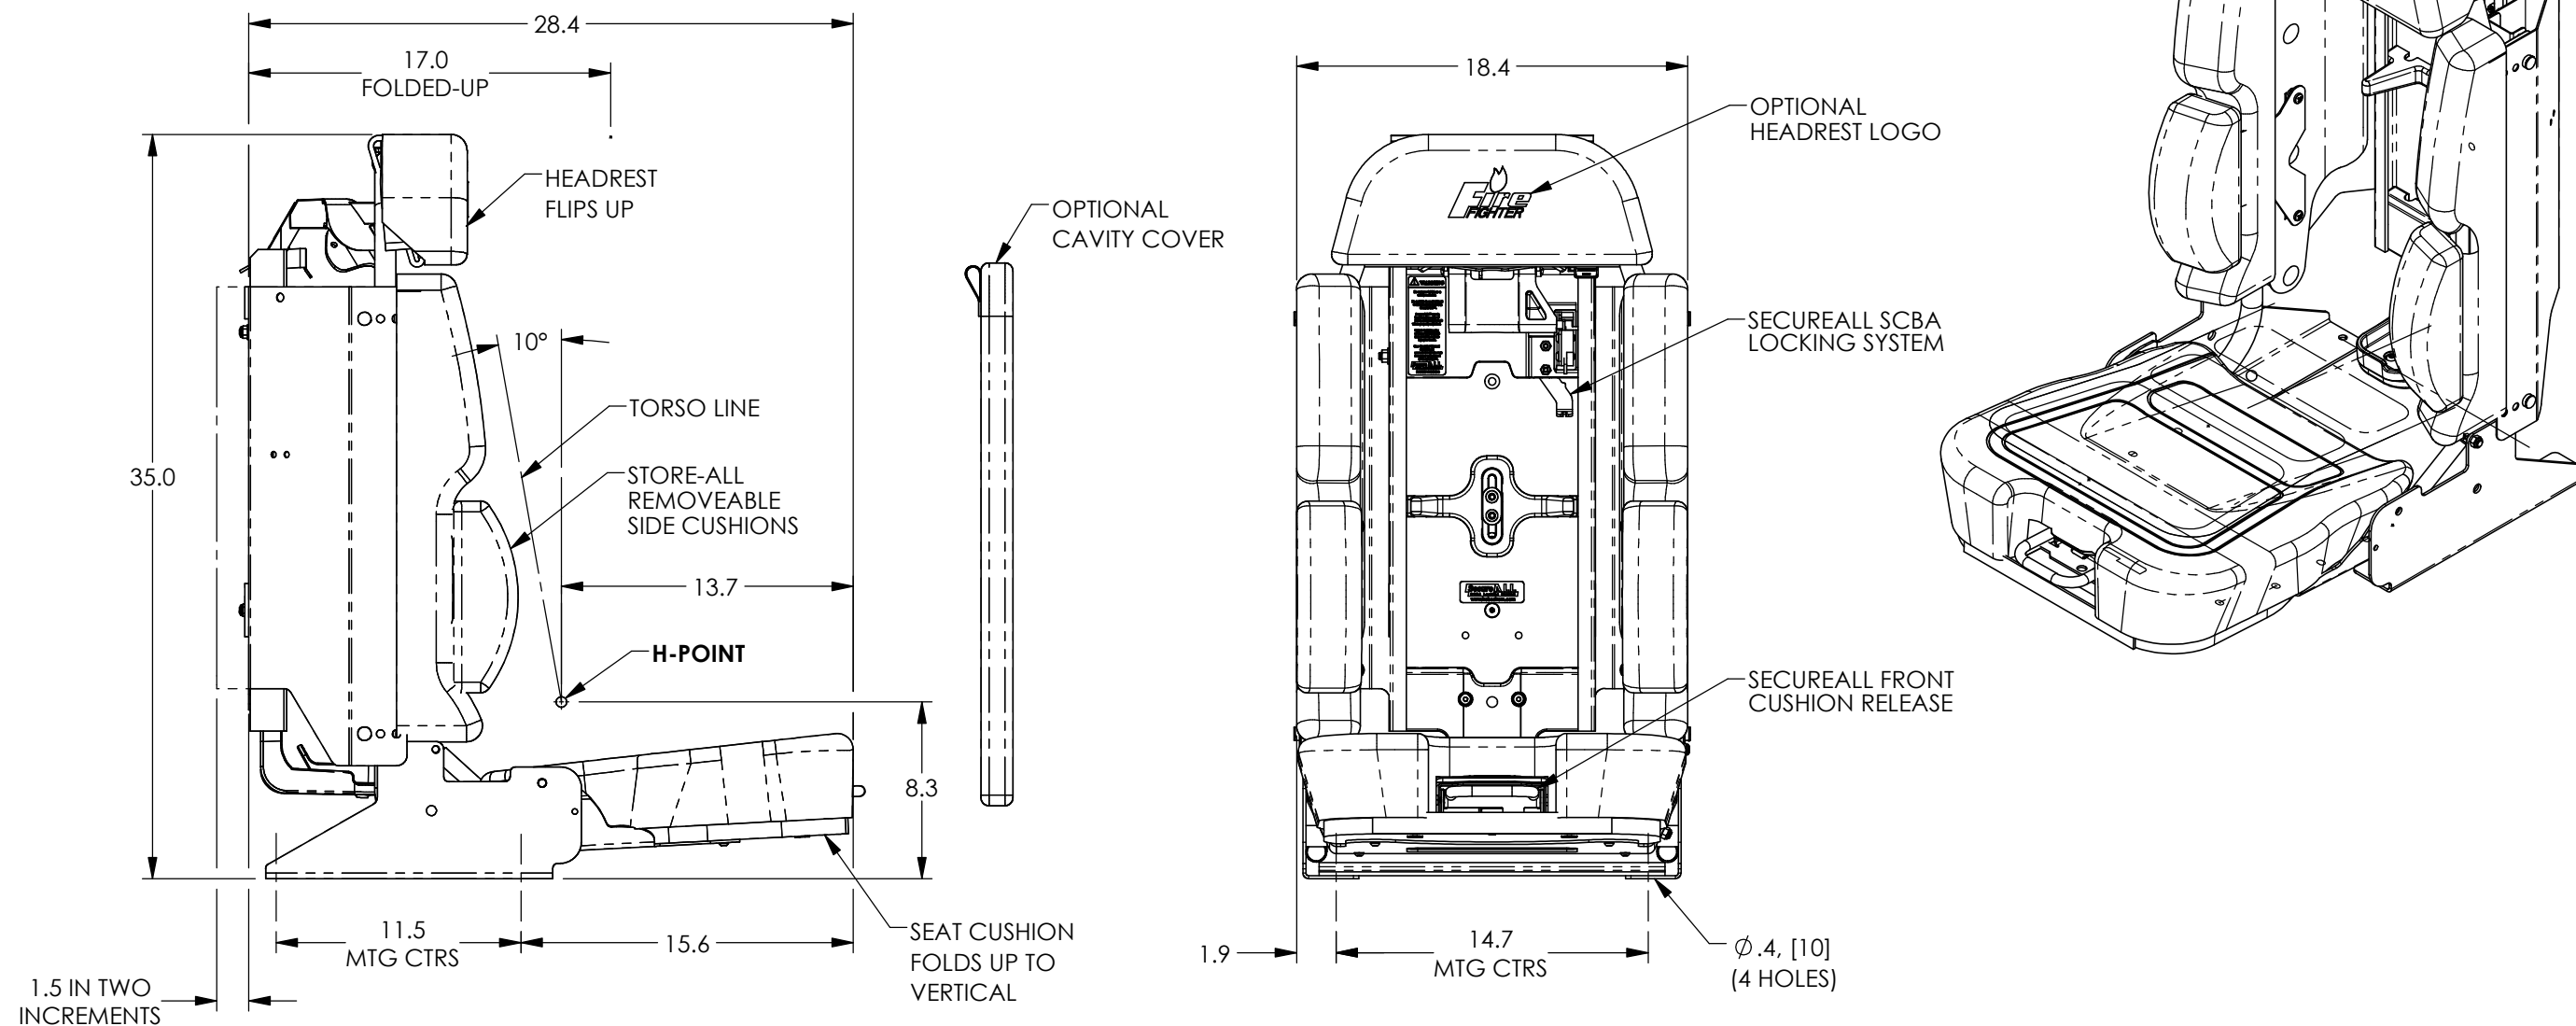

# Tanker 400 with Flip-Up Cushion and SecureALL SCBA Bracket

[www.hobostrom.com](http://www.hobostrom.com)  
262-542-0222

All measurements are in inches except where noted.

Seat dimensions are model-specific and subject to change; actual dimensions may vary slightly from the drawing. Contact H.O. Bostrom sales or customer service to identify specific seat features, possible applications, part numbers, and related dimensions. Designs and drawings are the property of H.O. Bostrom Company and are not to be reproduced or replicated. Copyright© 2023, H.O. Bostrom Company. All Rights Reserved.