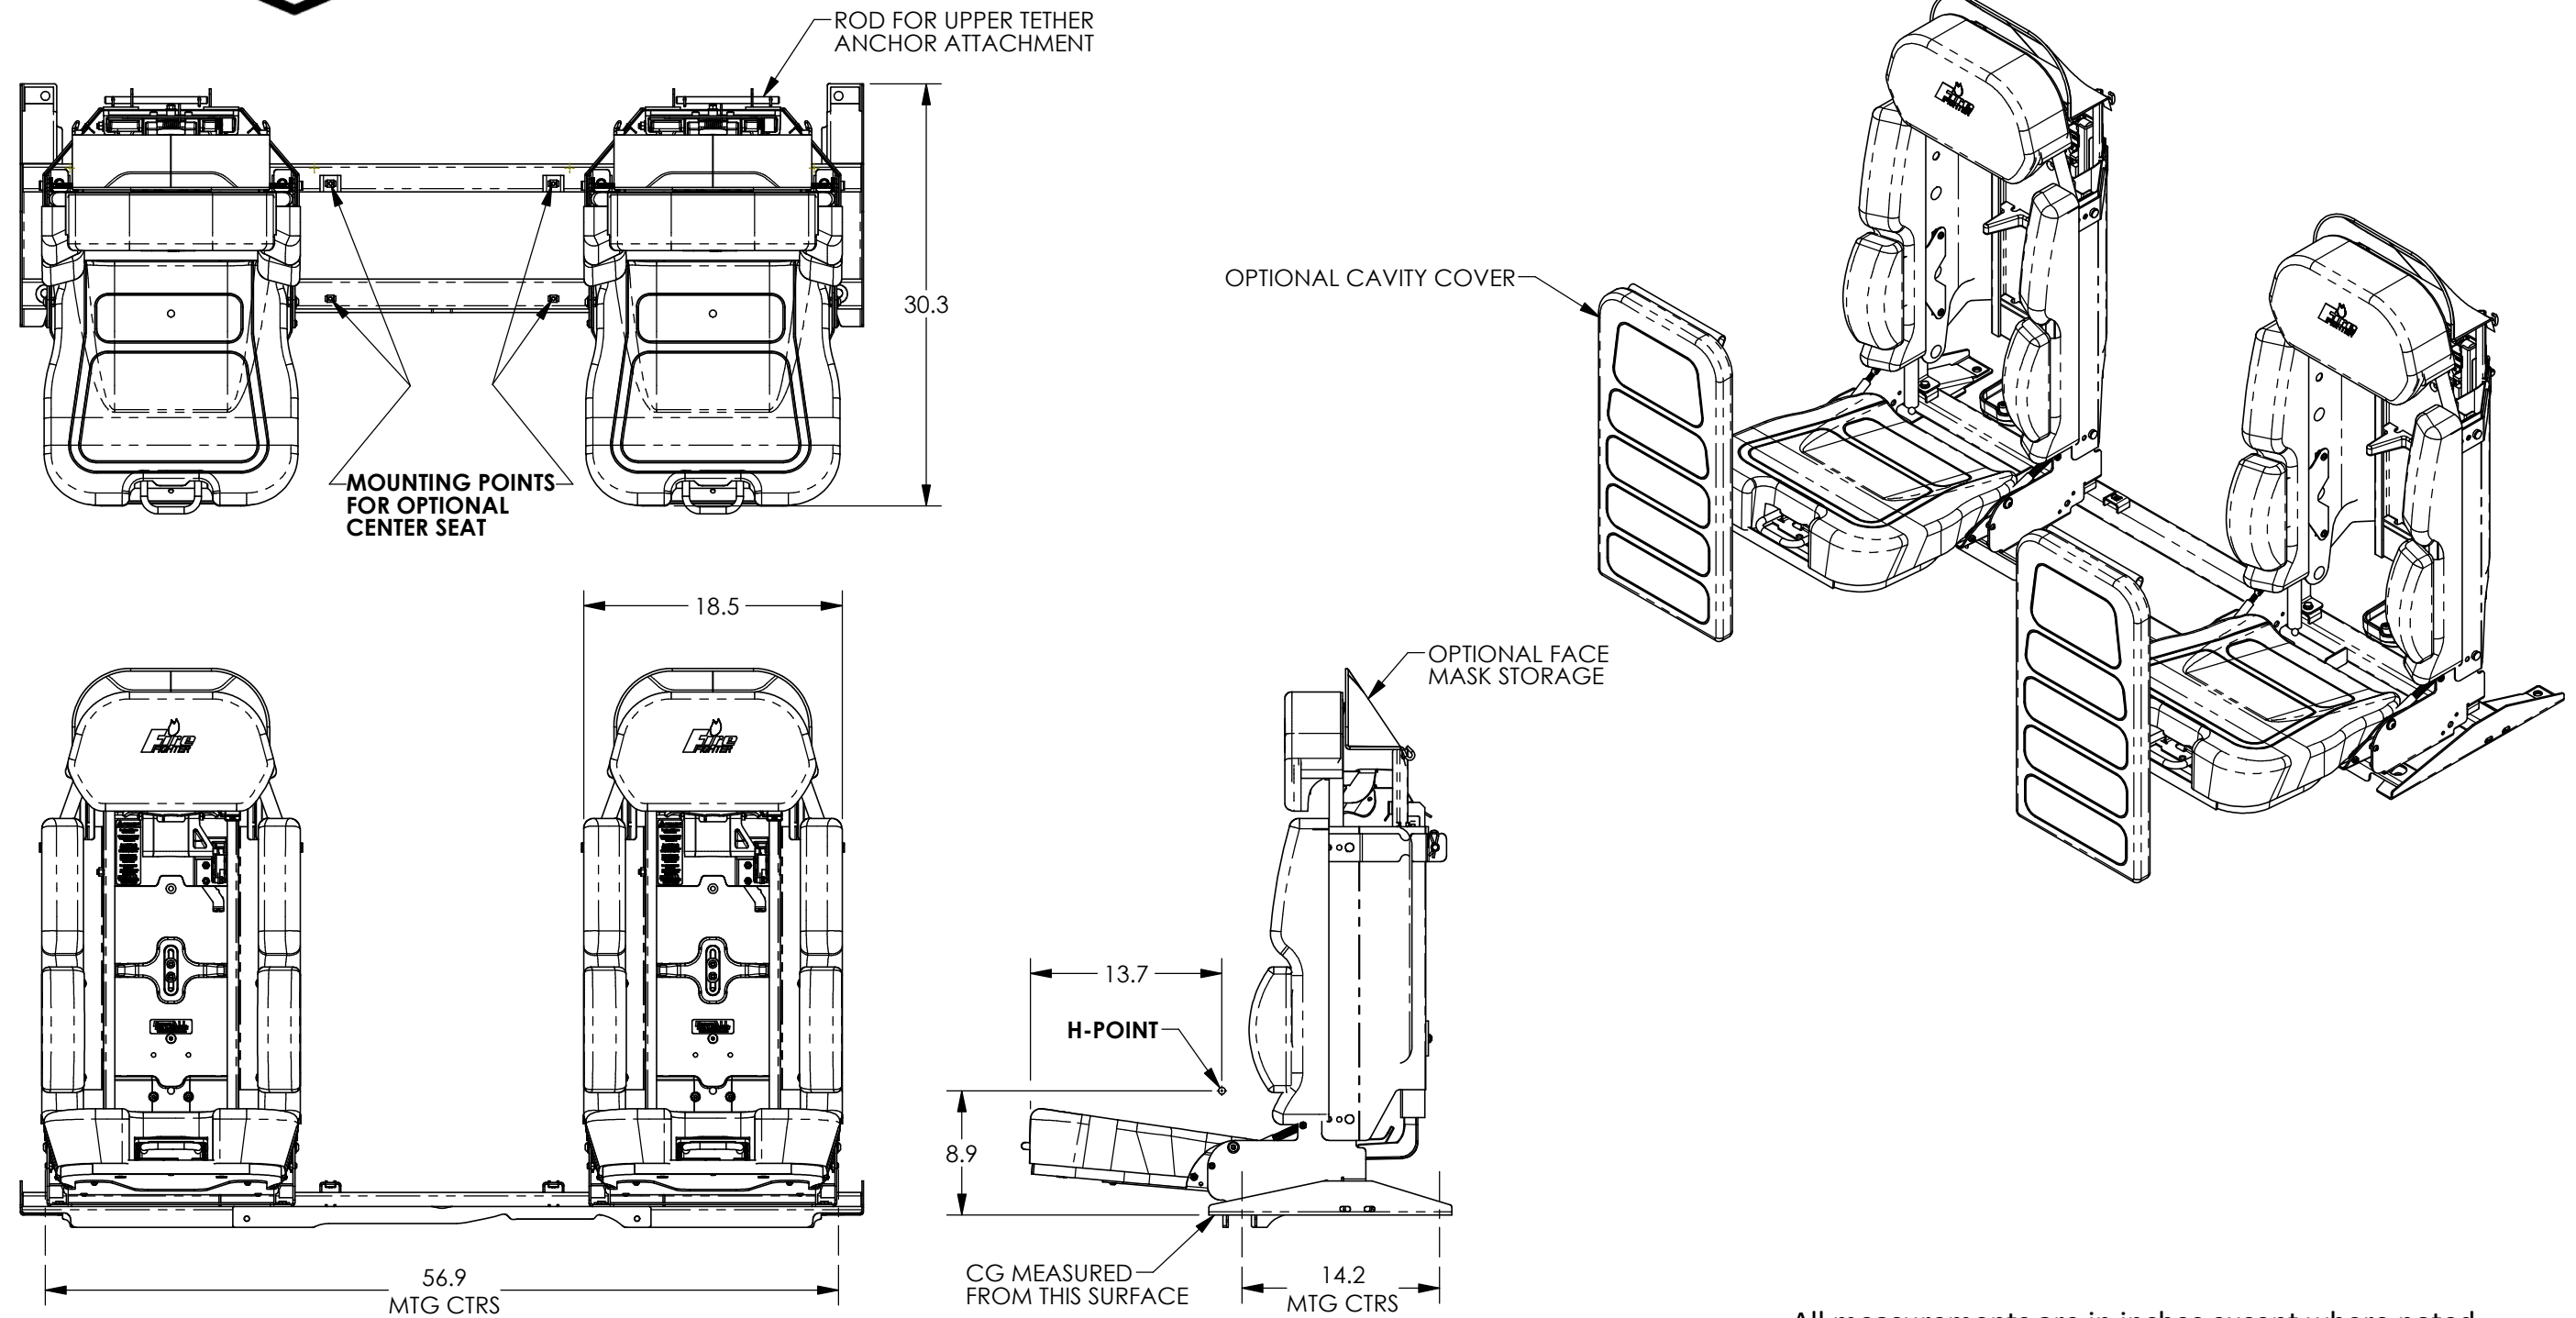

# Tanker 400 Ram 2-Pack with Fold-and-Hold Cushion, SecureALL SCBA Bracket and Riser

[www.hobostrom.com](http://www.hobostrom.com)  
262-542-0222

All measurements are in inches except where noted.

Seat dimensions are model-specific and subject to change; actual dimensions may vary slightly from the drawing. Contact H.O. Bostrom sales or customer service to identify specific seat features, possible applications, part numbers, and related dimensions. Designs and drawings are the property of H.O. Bostrom Company and are not to be reproduced or replicated. Copyright© 2023, H.O. Bostrom Company. All Rights Reserved.