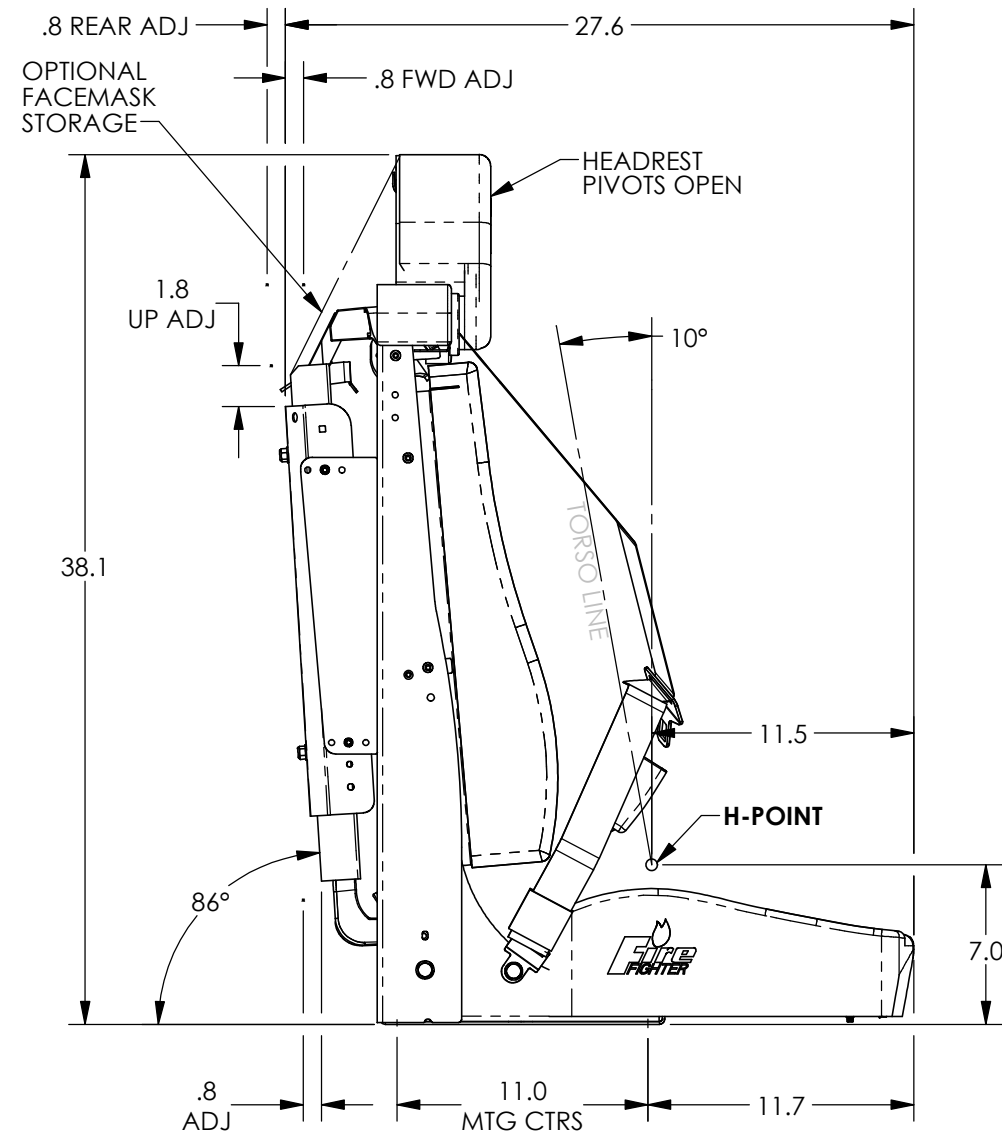

Tanker 350 ABTS with SecureALL SCBA Bracket

www.hobostrom.com
262-542-0222

All measurements are in inches except where noted.

Seat dimensions are model-specific and subject to change; actual dimensions may vary slightly from the drawing. Contact H.O. Bostrom sales or customer service to identify specific seat features, possible applications, part numbers, and related dimensions. Designs and drawings are the property of H.O. Bostrom Company and are not to be reproduced or replicated. Copyright© 2023, H.O. Bostrom Company. All Rights Reserved.