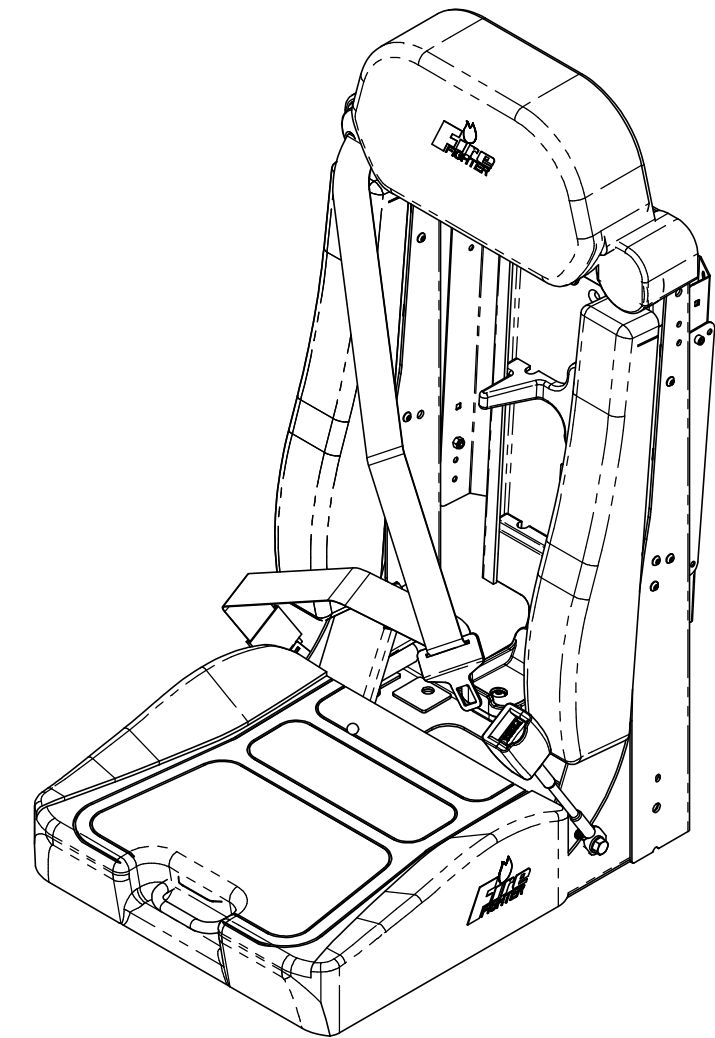

Tanker 350 ABTS with SecureALL SCBA Bracket

www.hobostrom.com
262-542-0222

All measurements are in inches except where noted.

Seat dimensions are model-specific and subject to change; actual dimensions may vary slightly from the drawing. Contact H.O. Bostrom sales or customer service to identify specific seat features, possible applications, part numbers, and related dimensions. Designs and drawings are the property of H.O. Bostrom Company and are not to be reproduced or replicated. Copyright© 2023, H.O. Bostrom Company. All Rights Reserved.