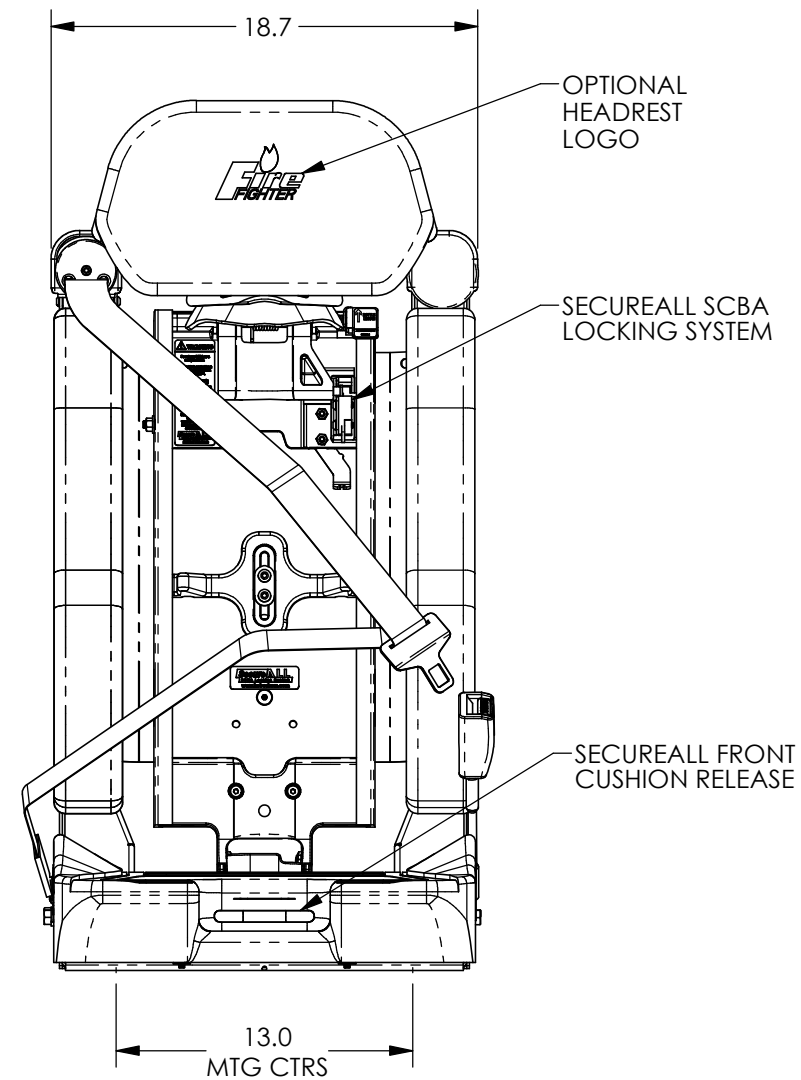

Tanker 350 ABTS with SecureALL SCBA Bracket

www.hobostrom.com
262-542-0222

All measurements are in inches except where noted.

Seat dimensions are model-specific and subject to change; actual dimensions may vary slightly from the drawing. Contact H.O. Bostrom sales or customer service to identify specific seat features, possible applications, part numbers, and related dimensions. Designs and drawings are the property of H.O. Bostrom Company and are not to be reproduced or replicated. Copyright© 2023, H.O. Bostrom Company. All Rights Reserved.