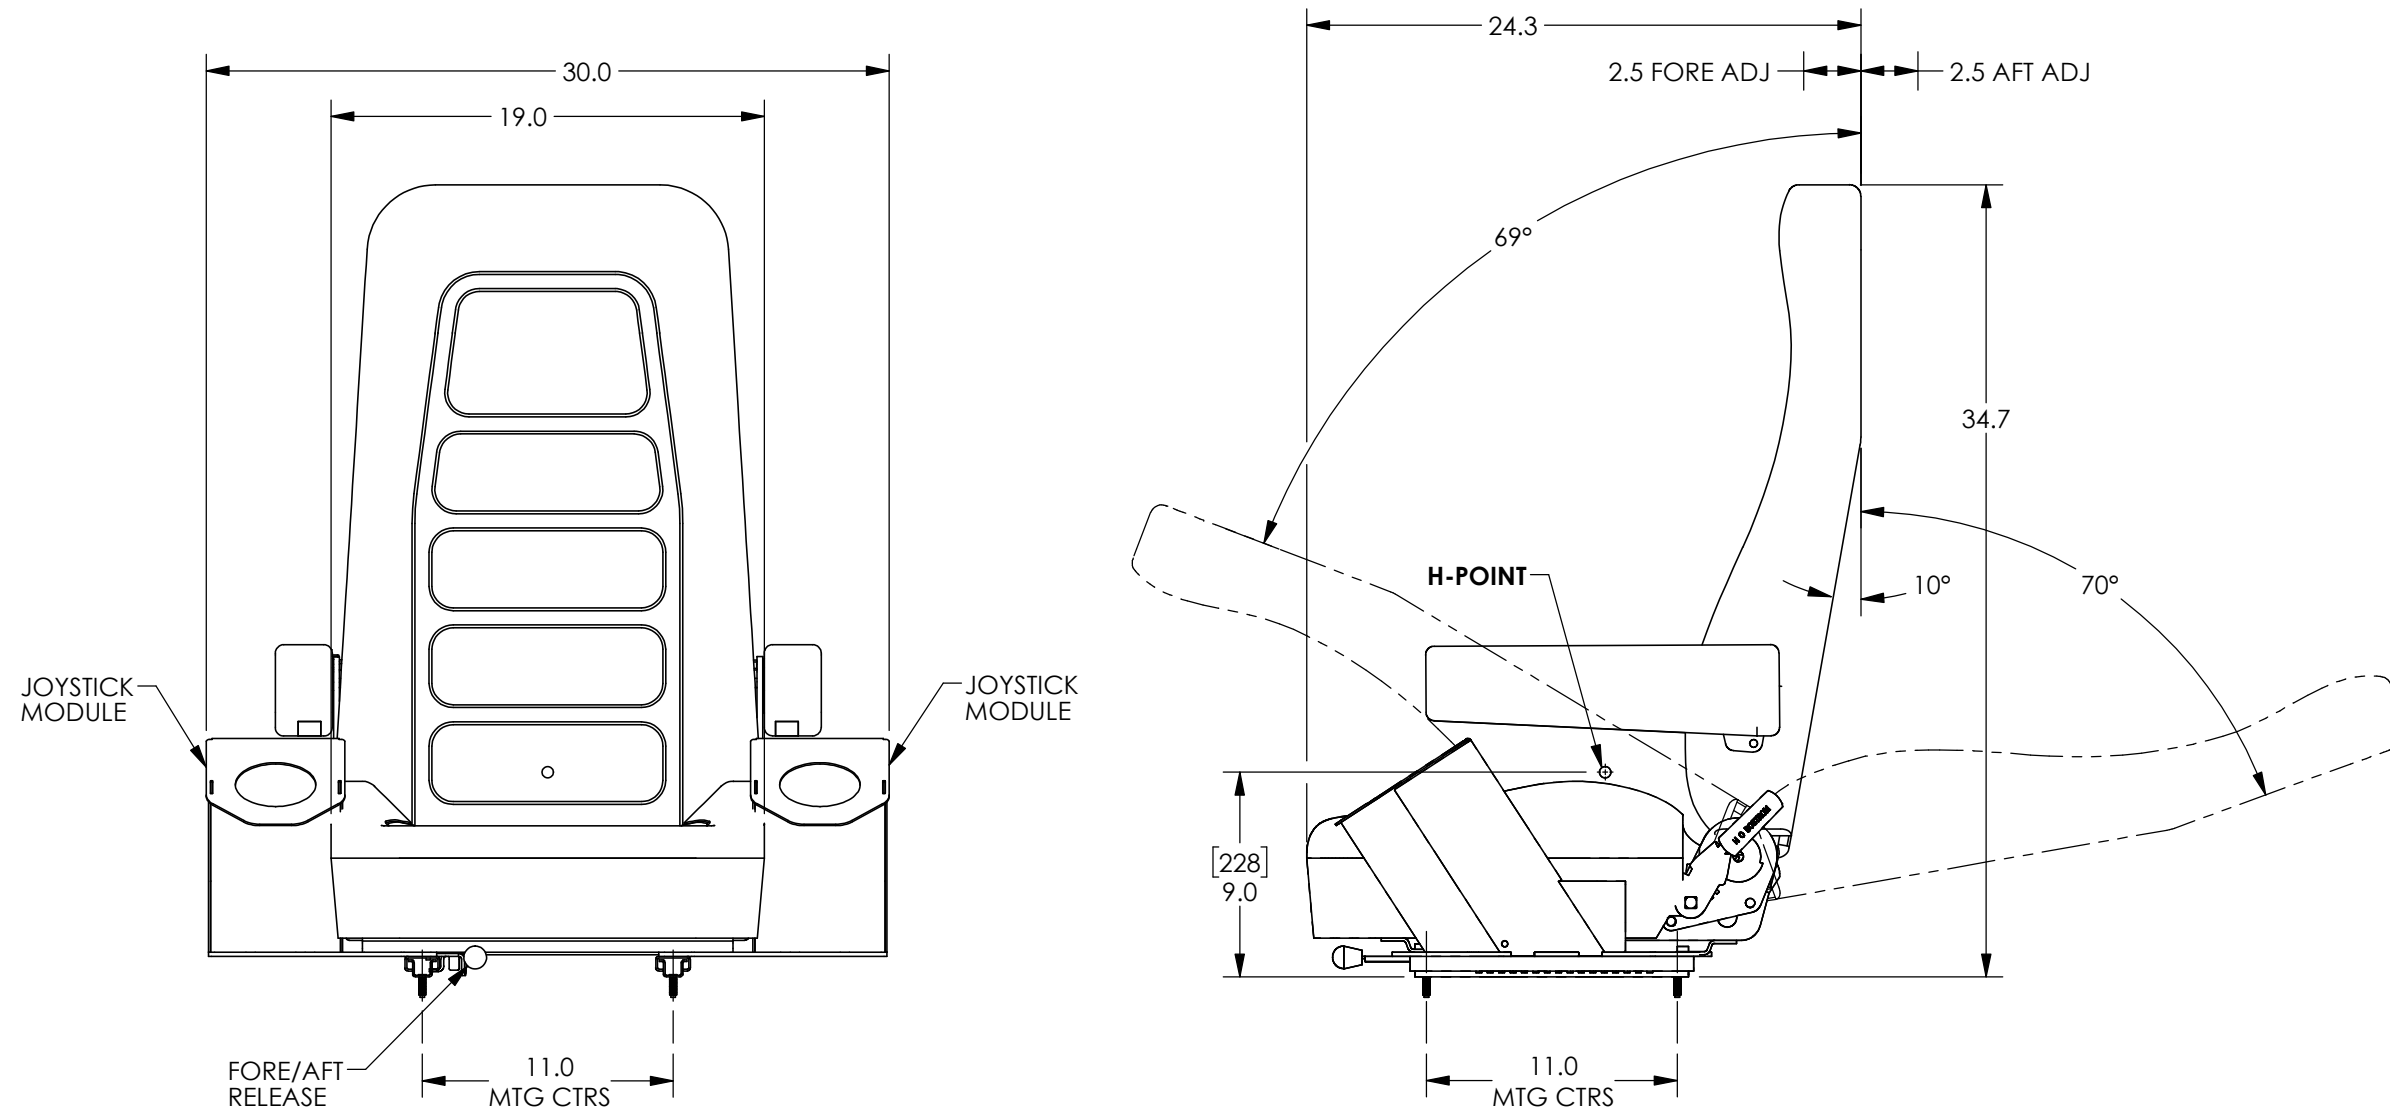

# Sierra Joystick

[www.hobostrom.com](http://www.hobostrom.com)  
262-542-0222

All measurements are in inches except where noted.

Seat dimensions are model-specific and subject to change; actual dimensions may vary slightly from the drawing. Contact H.O. Bostrom sales or customer service to identify specific seat features, possible applications, part numbers, and related dimensions. Designs and drawings are the property of H.O. Bostrom Company and are not to be reproduced or replicated. Copyright© 2023, H.O. Bostrom Company. All Rights Reserved.