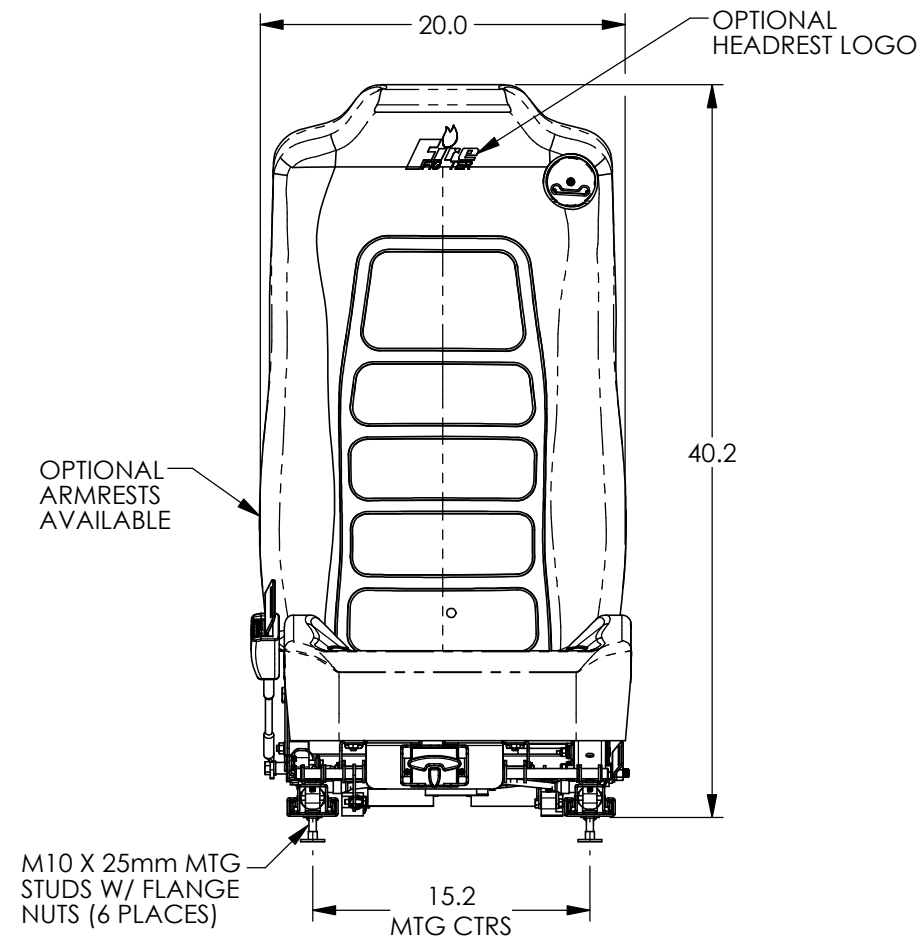

Sierra EX8 Electric ABTS

www.hobostrom.com
262-542-0222

All measurements are in inches except where noted.

Seat dimensions are model-specific and subject to change; actual dimensions may vary slightly from the drawing. Contact H.O. Bostrom sales or customer service to identify specific seat features, possible applications, part numbers, and related dimensions. Designs and drawings are the property of H.O. Bostrom Company and are not to be reproduced or replicated. Copyright© 2023, H.O. Bostrom Company. All Rights Reserved.