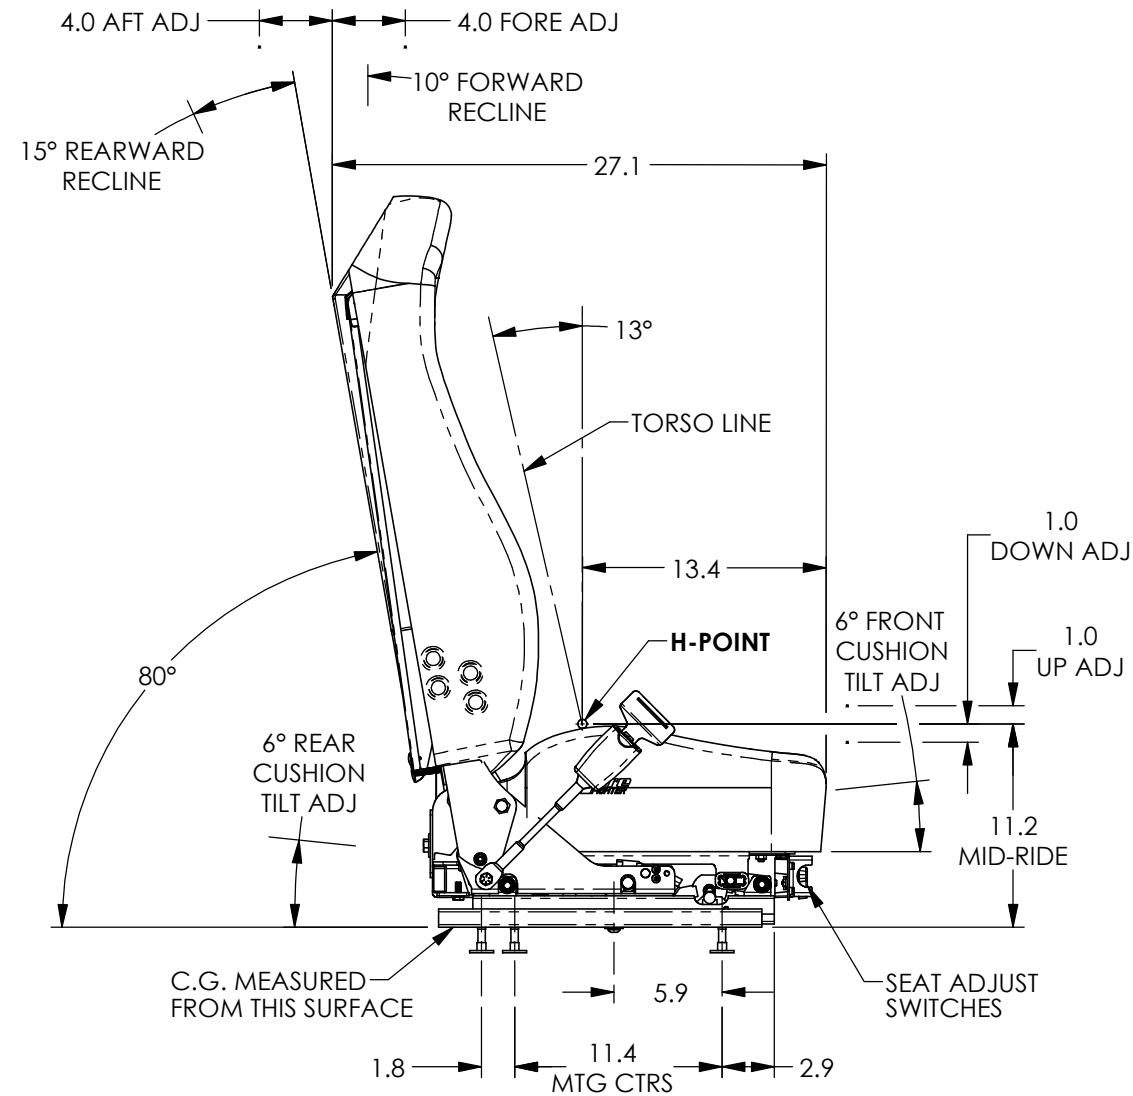

Sierra EX8 Electric ABTS

www.hobostrom.com
262-542-0222

All measurements are in inches except where noted.

Seat dimensions are model-specific and subject to change; actual dimensions may vary slightly from the drawing. Contact H.O. Bostrom sales or customer service to identify specific seat features, possible applications, part numbers, and related dimensions. Designs and drawings are the property of H.O. Bostrom Company and are not to be reproduced or replicated. Copyright© 2023, H.O. Bostrom Company. All Rights Reserved.