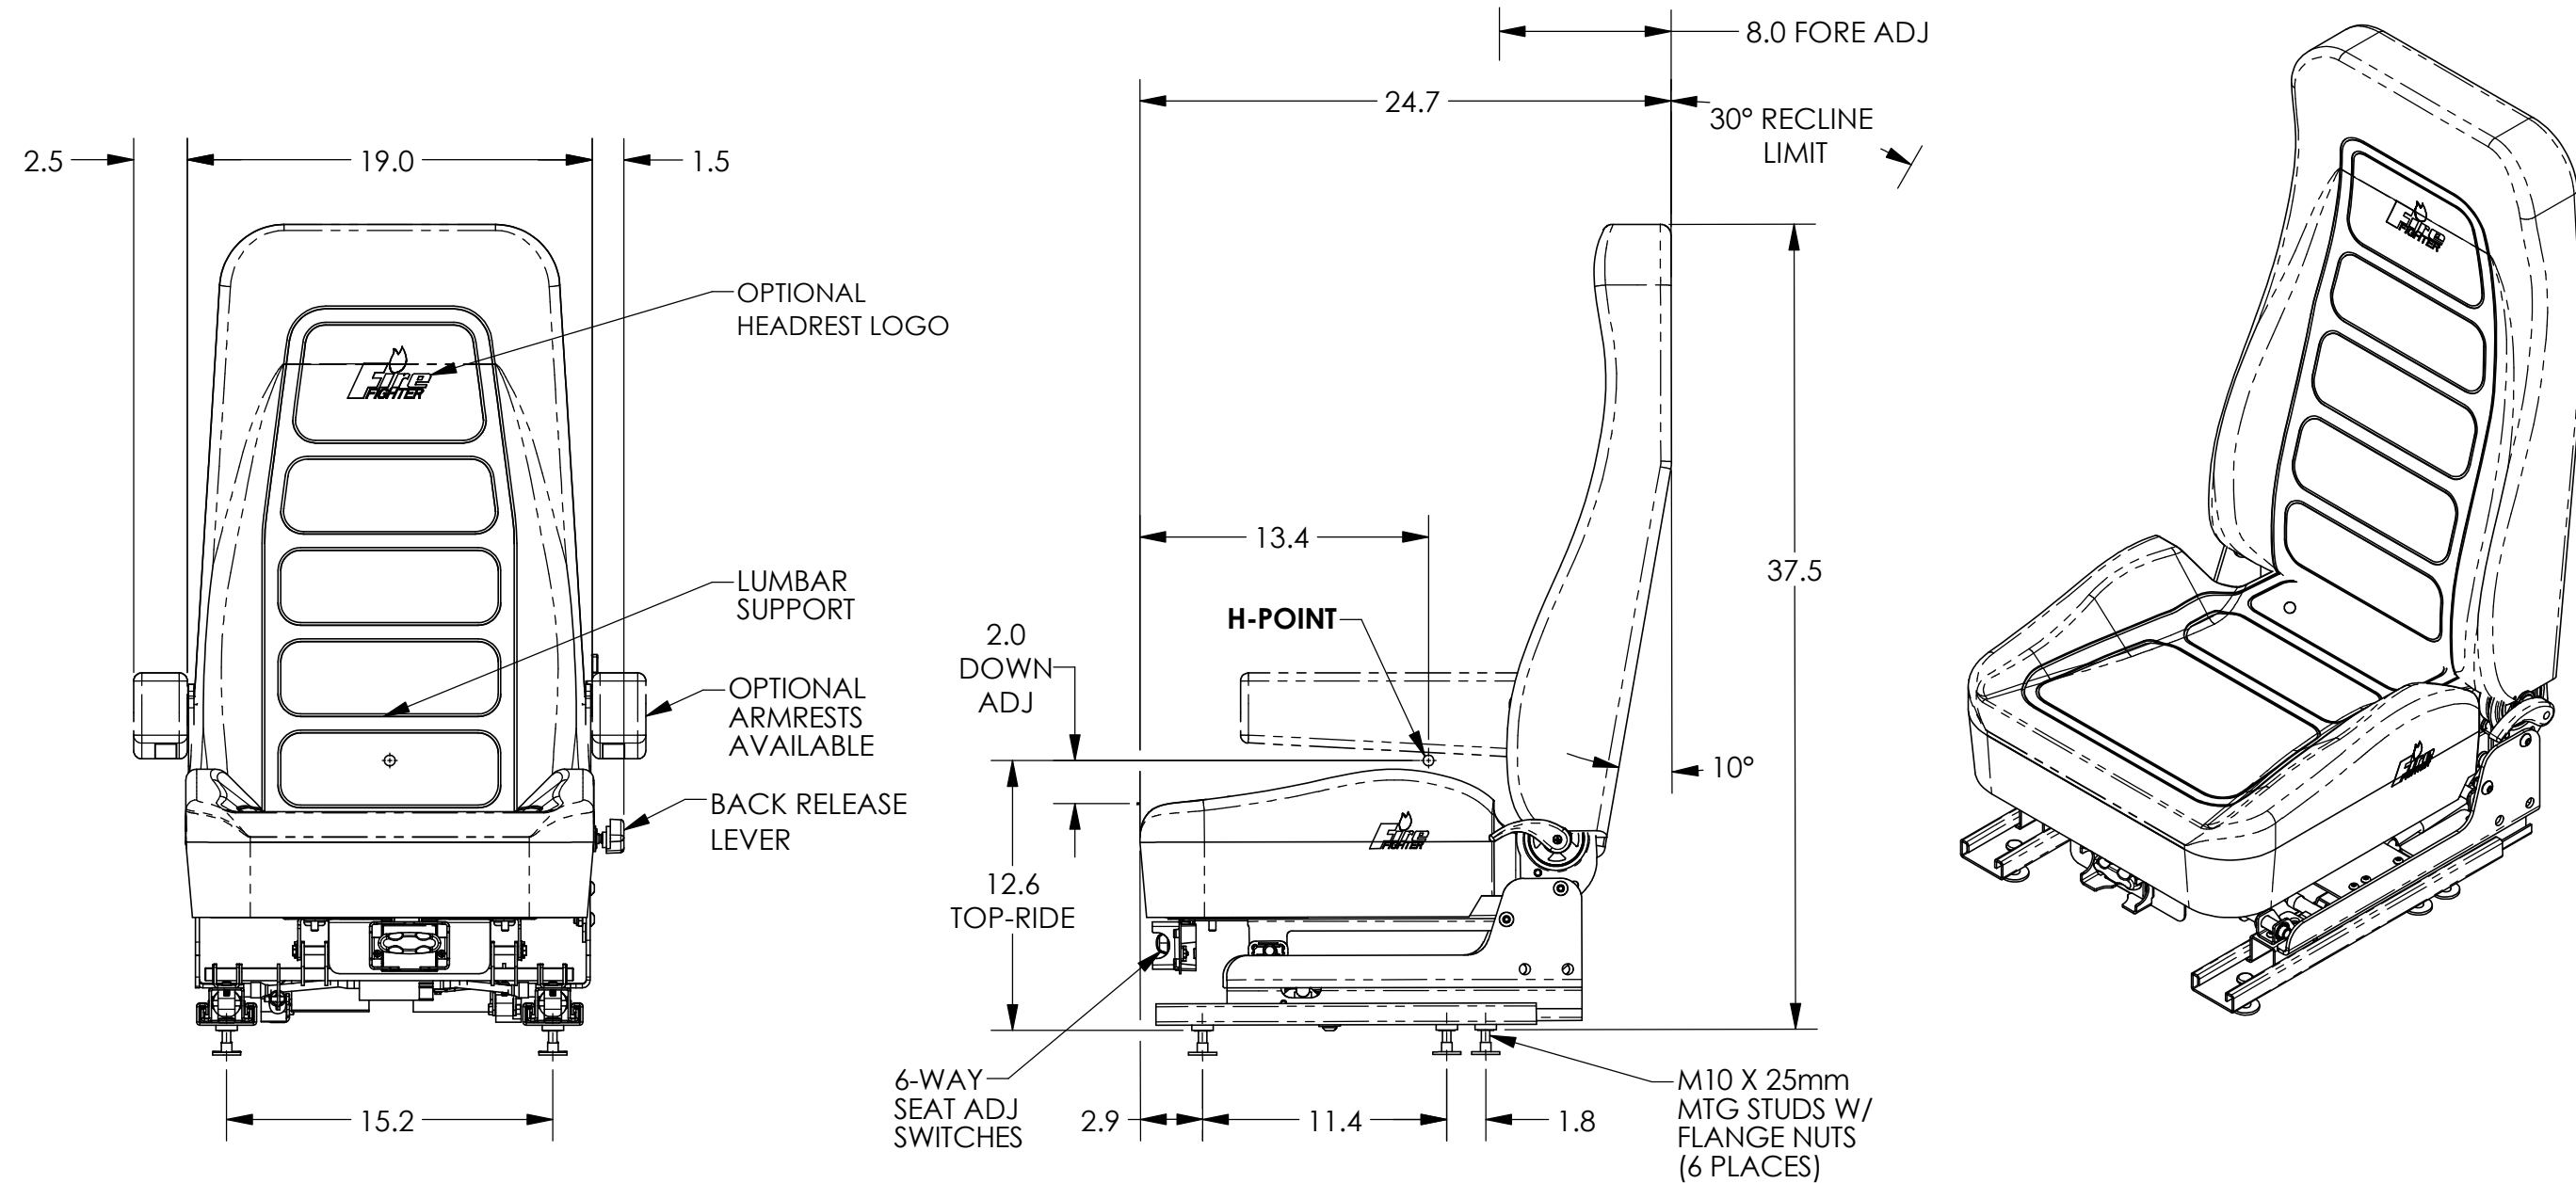

Sierra EX6 Electric Reclining High Back

www.hobostrom.com
262-542-0222

All measurements are in inches except where noted.

Seat dimensions are model-specific and subject to change; actual dimensions may vary slightly from the drawing. Contact H.O. Bostrom sales or customer service to identify specific seat features, possible applications, part numbers, and related dimensions. Designs and drawings are the property of H.O. Bostrom Company and are not to be reproduced or replicated. Copyright© 2023, H.O. Bostrom Company. All Rights Reserved.