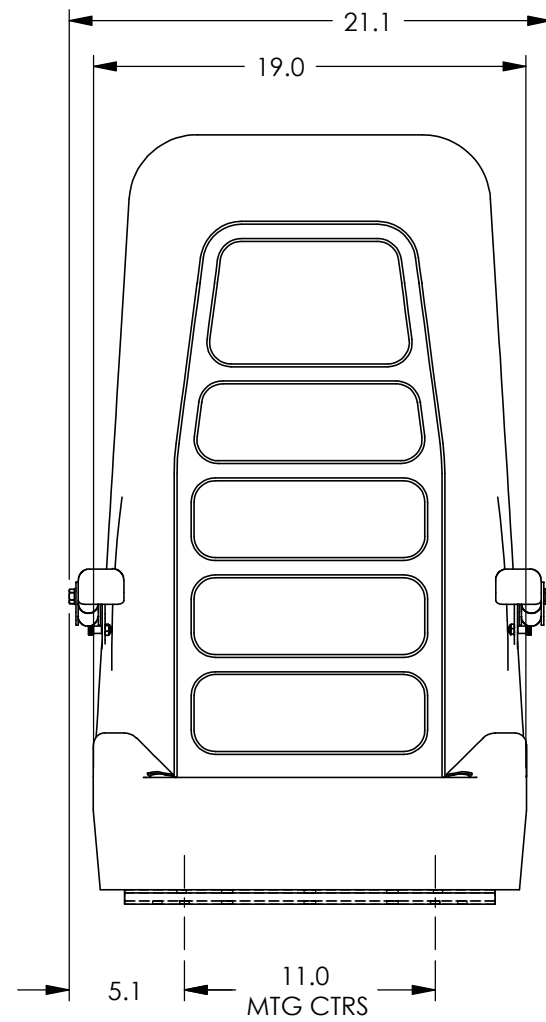

Sierra Crew

www.hobostrom.com
262-542-0222

All measurements are in inches except where noted.

Seat dimensions are model-specific and subject to change; actual dimensions may vary slightly from the drawing. Contact H.O. Bostrom sales or customer service to identify specific seat features, possible applications, part numbers, and related dimensions. Designs and drawings are the property of H.O. Bostrom Company and are not to be reproduced or replicated. Copyright© 2023, H.O. Bostrom Company. All Rights Reserved.