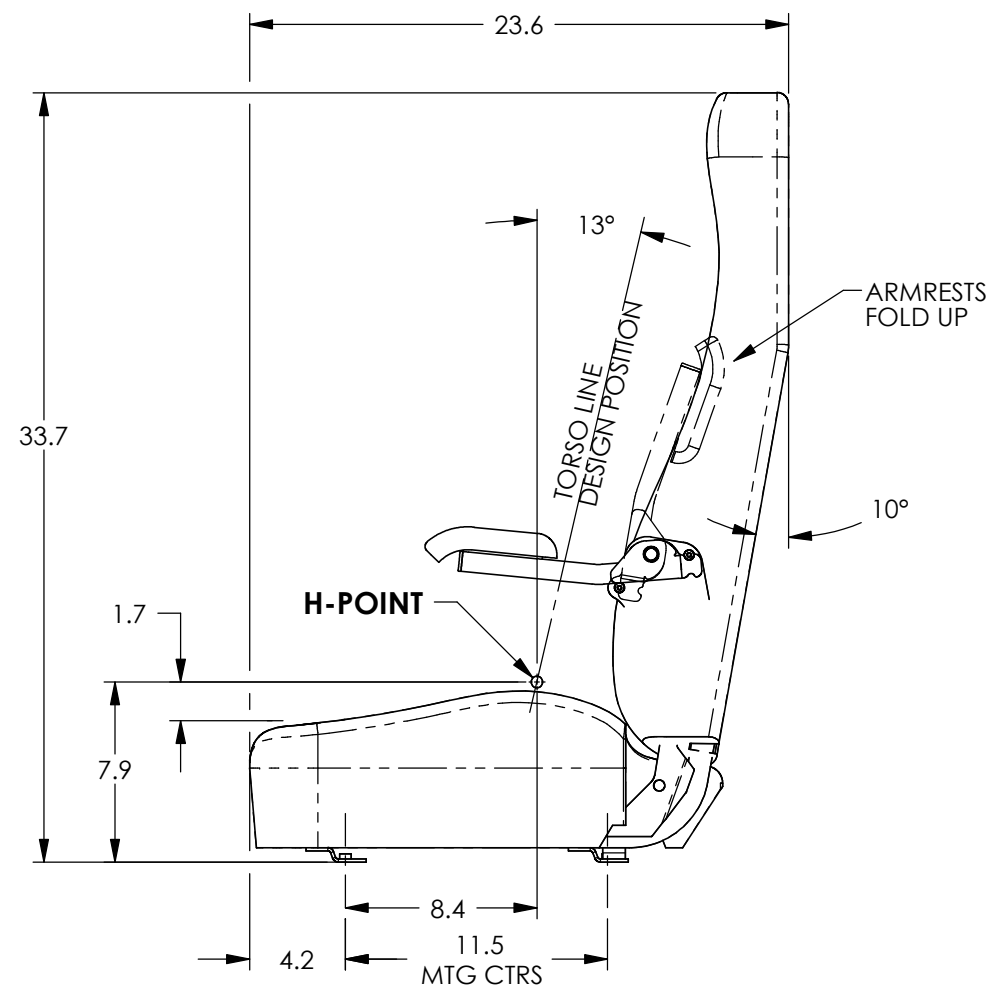

Sierra Crew

www.hobostrom.com
262-542-0222

All measurements are in inches except where noted.

Seat dimensions are model-specific and subject to change; actual dimensions may vary slightly from the drawing. Contact H.O. Bostrom sales or customer service to identify specific seat features, possible applications, part numbers, and related dimensions. Designs and drawings are the property of H.O. Bostrom Company and are not to be reproduced or replicated. Copyright© 2023, H.O. Bostrom Company. All Rights Reserved.