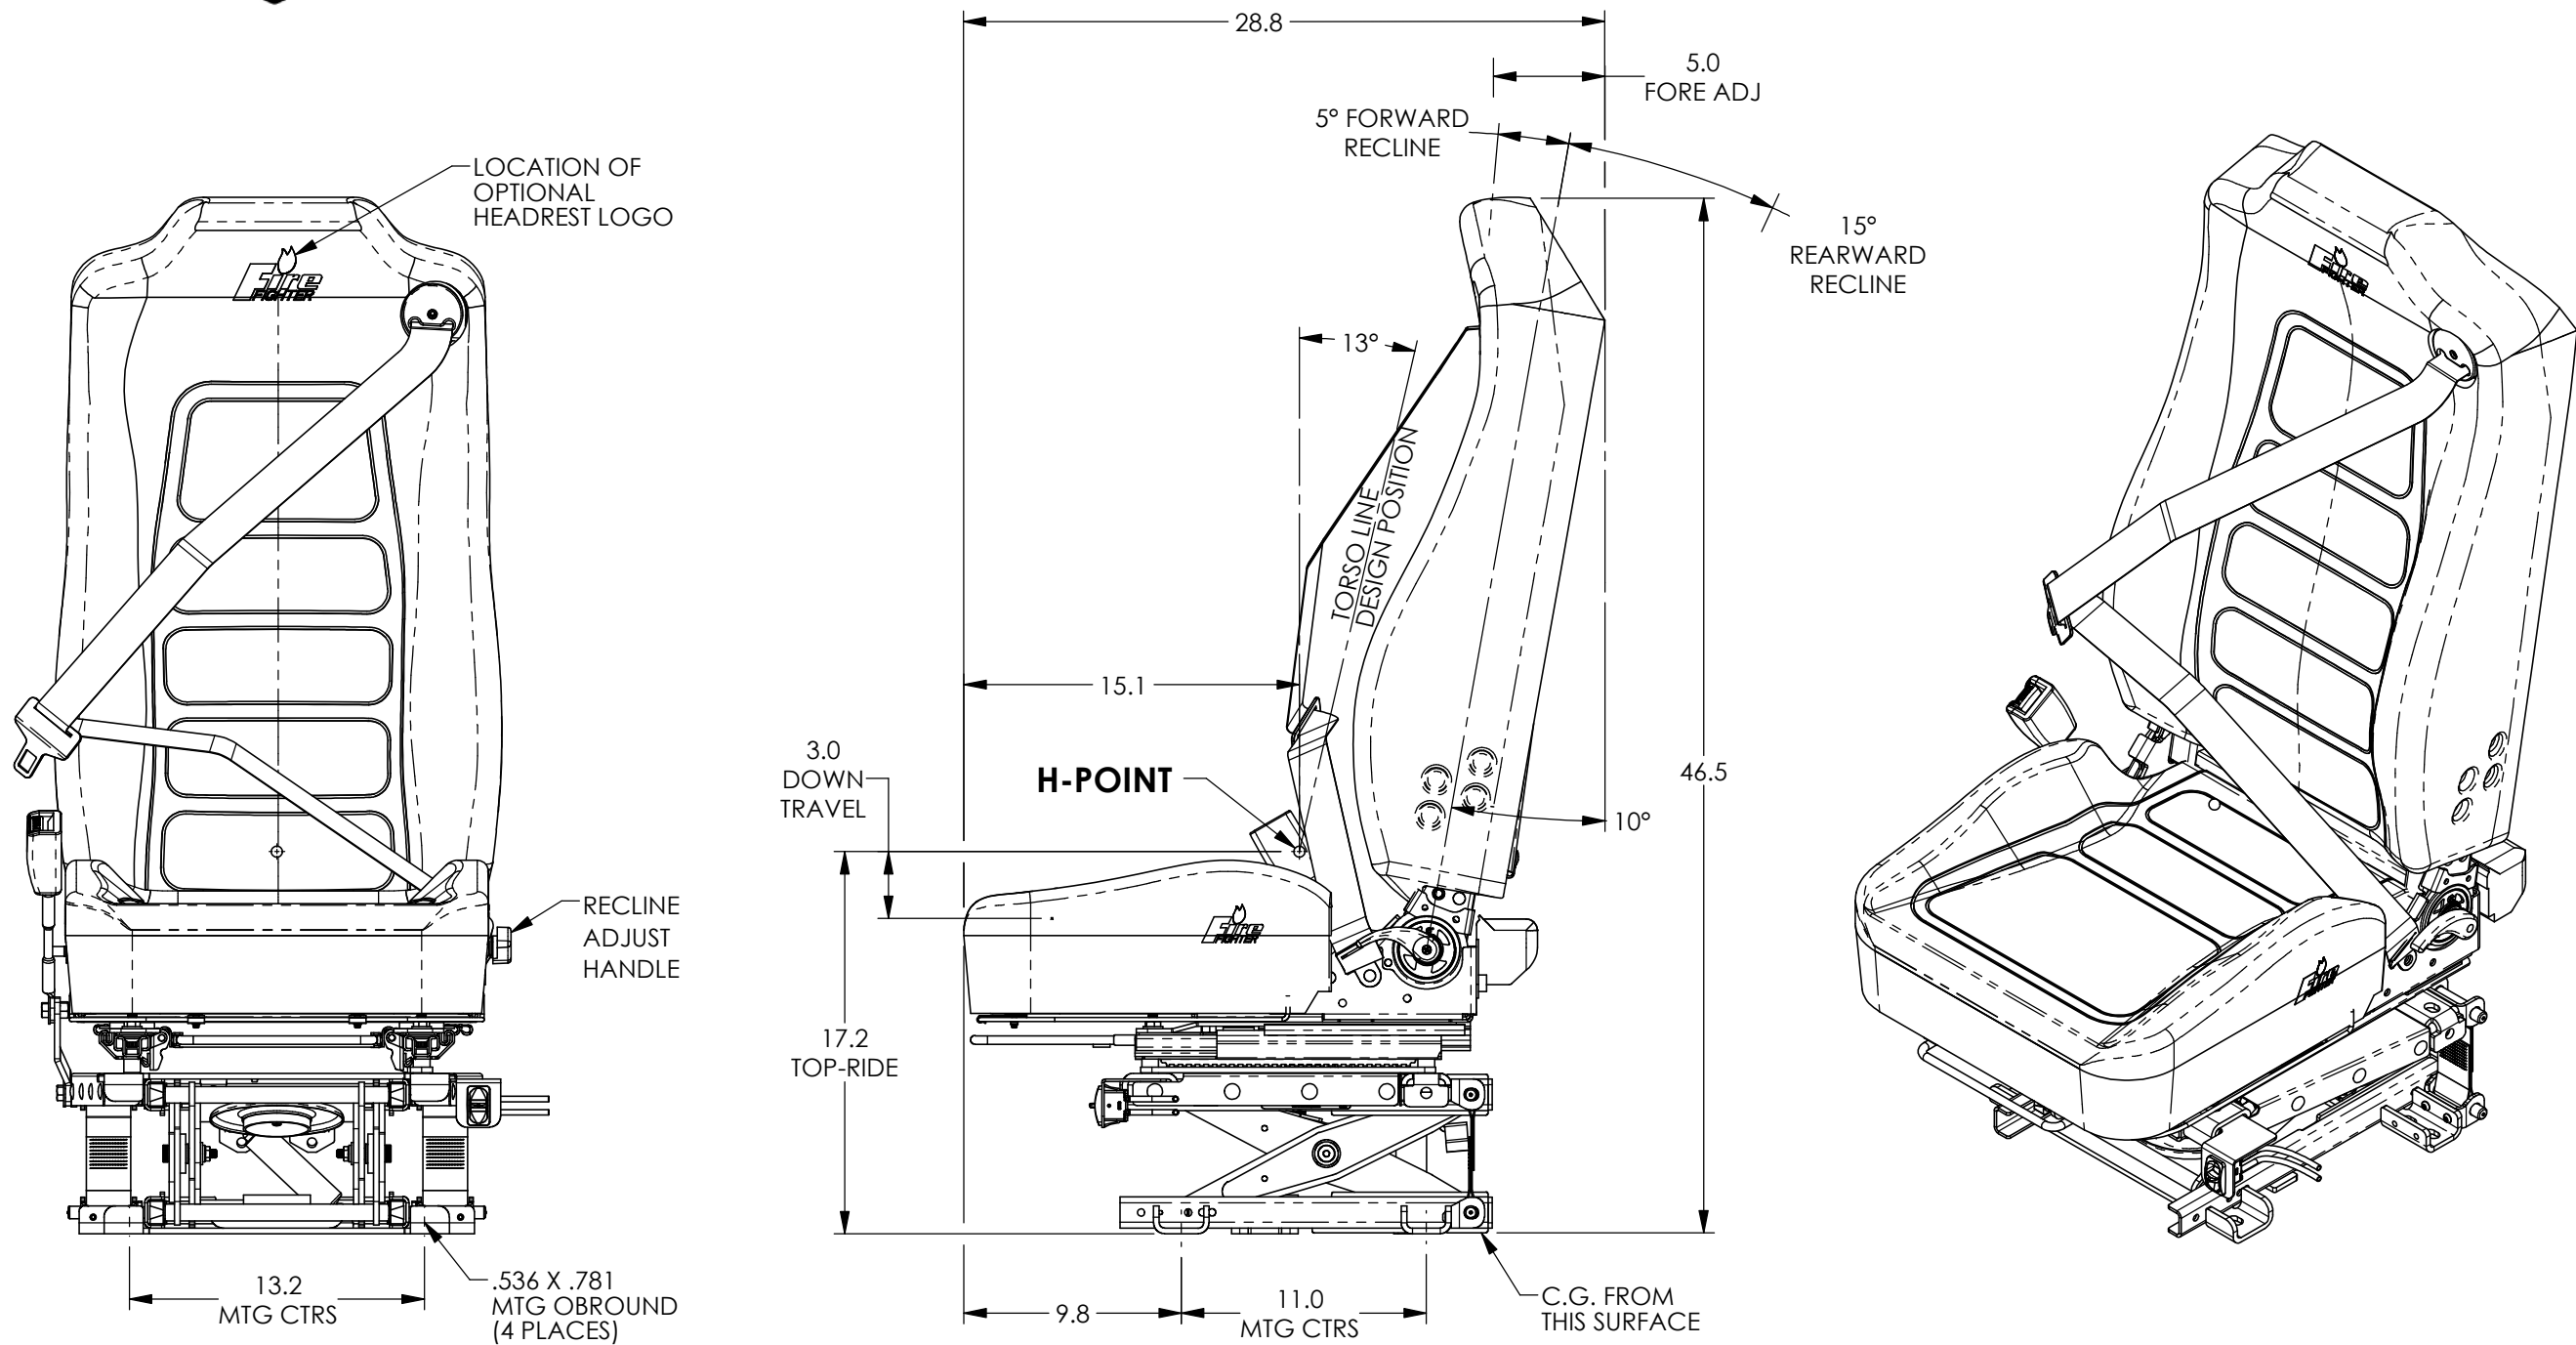

Sierra Air Suspension ABTS Reclining High Back with Fore/Aft Adjust

www.hobostrom.com
262-542-0222

All measurements are in inches except where noted.

Seat dimensions are model-specific and subject to change; actual dimensions may vary slightly from the drawing. Contact H.O. Bostrom sales or customer service to identify specific seat features, possible applications, part numbers, and related dimensions. Designs and drawings are the property of H.O. Bostrom Company and are not to be reproduced or replicated.