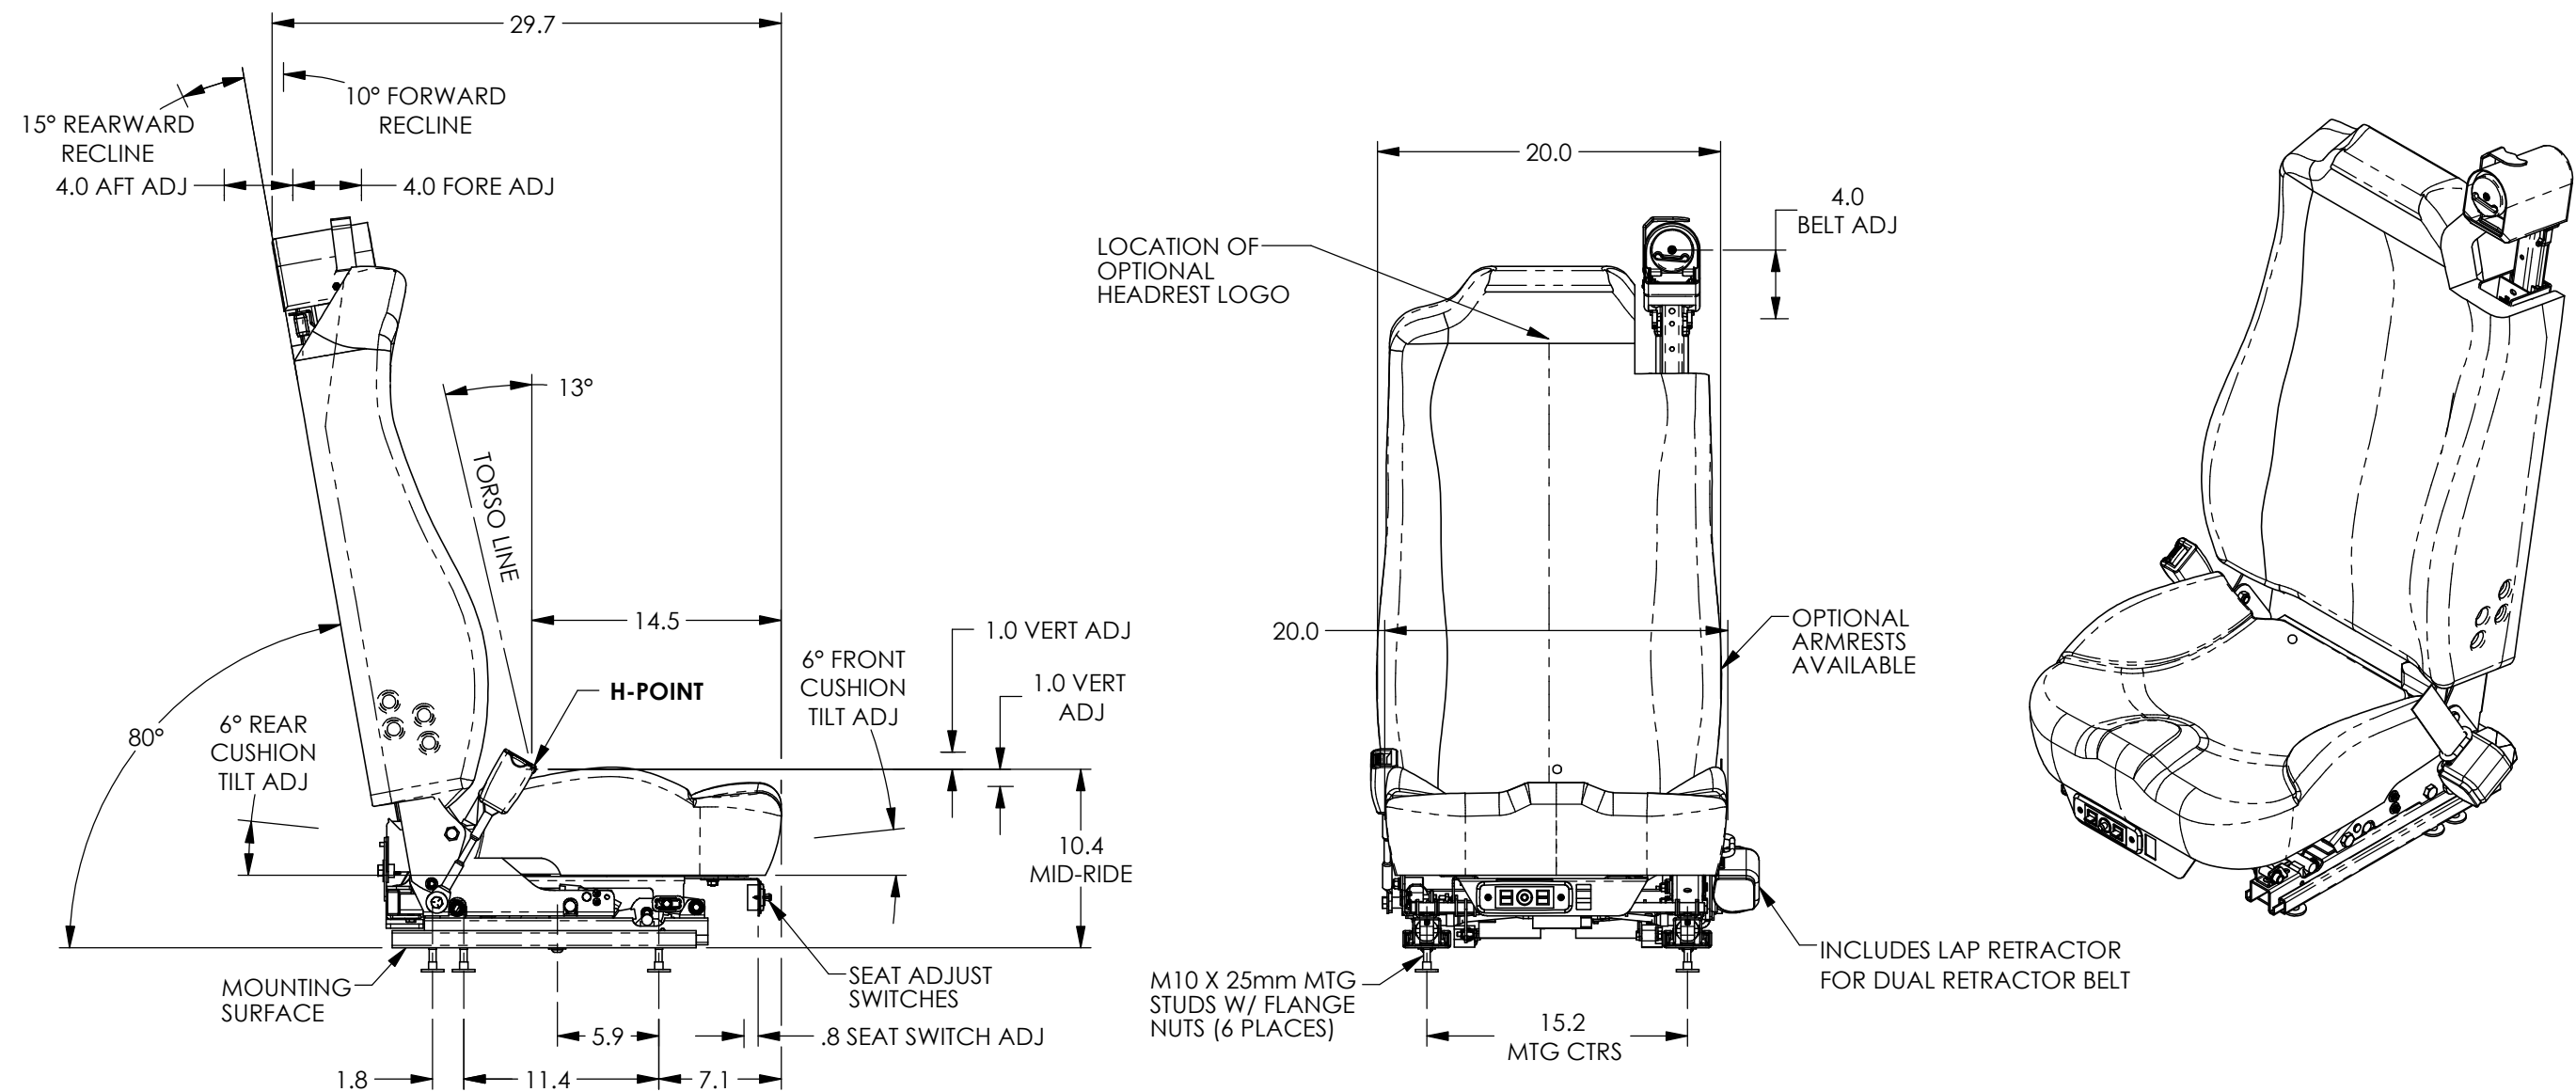

# Sierra 500 EX8 Electric ABTS

[www.hobostrom.com](http://www.hobostrom.com)  
262-542-0222

All measurements are in inches except where noted.

Seat dimensions are model-specific and subject to change; actual dimensions may vary slightly from the drawing. Contact H.O. Bostrom sales or customer service to identify specific seat features, possible applications, part numbers, and related dimensions. Designs and drawings are the property of H.O. Bostrom Company and are not to be reproduced or replicated. Copyright© 2023, H.O. Bostrom Company. All Rights Reserved.