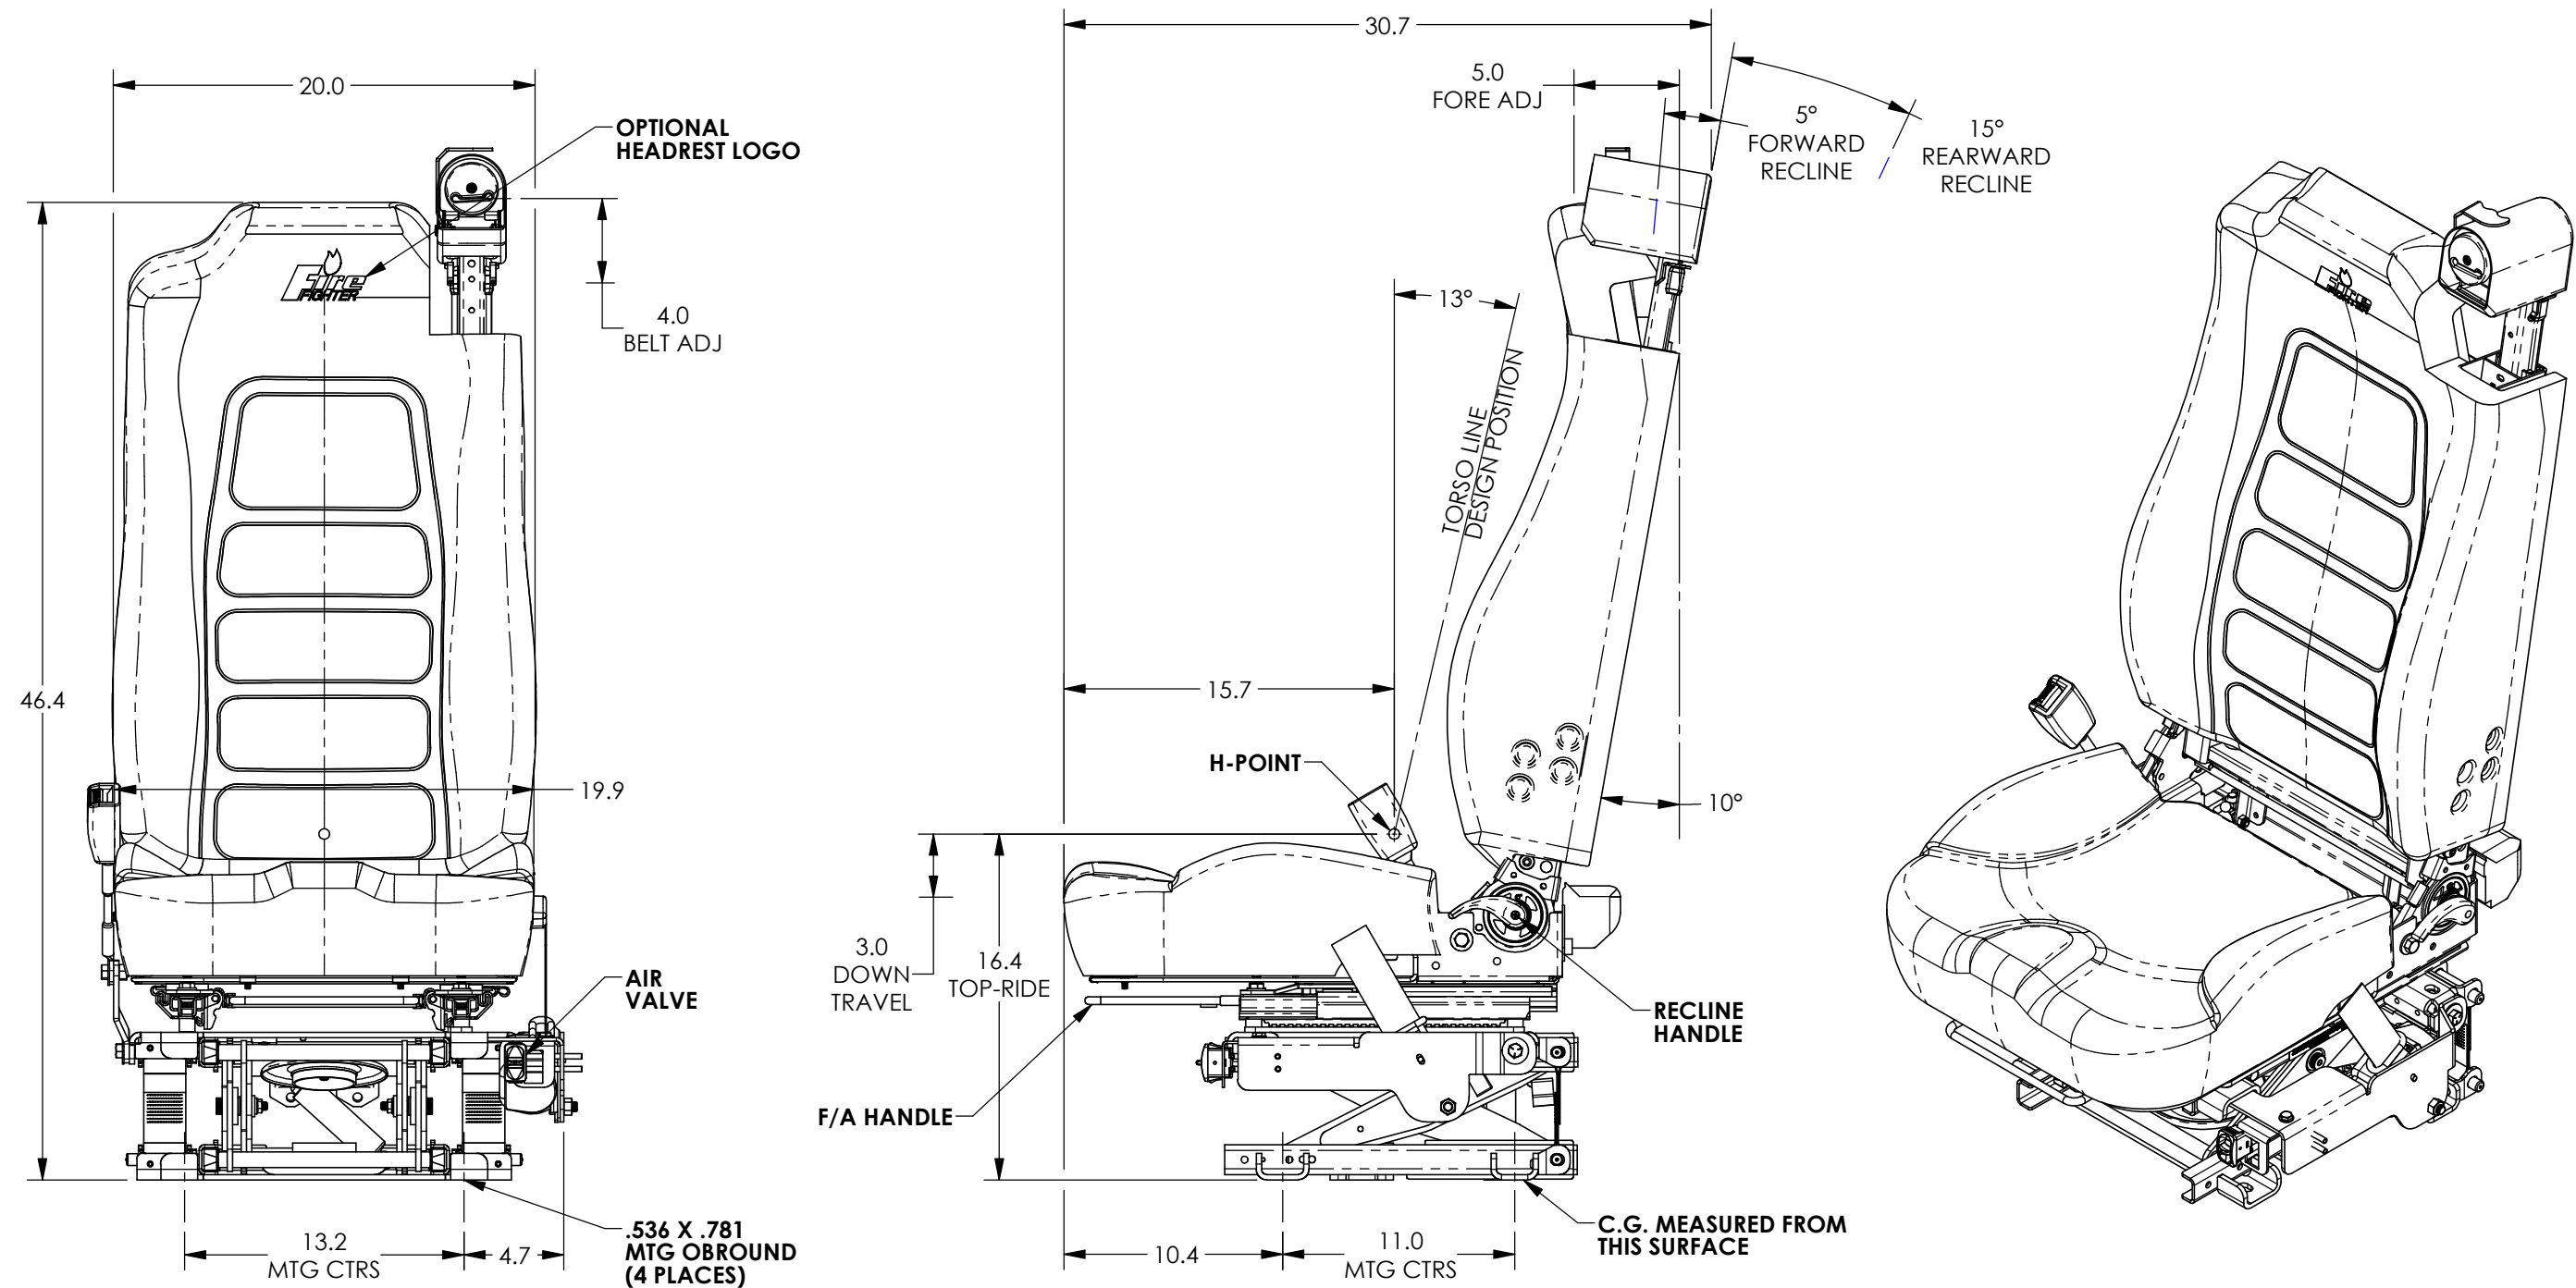

Sierra 500 Air ABTS Reclining High Back with Fore/Aft Adjust

www.hobostrom.com
262-542-0222

All measurements are in inches except where noted.

Seat dimensions are model-specific and subject to change; actual dimensions may vary slightly from the drawing. Contact H.O. Bostrom sales or customer service to identify specific seat features, possible applications, part numbers, and related dimensions. Designs and drawings are the property of H.O. Bostrom Company and are not to be reproduced or replicated.