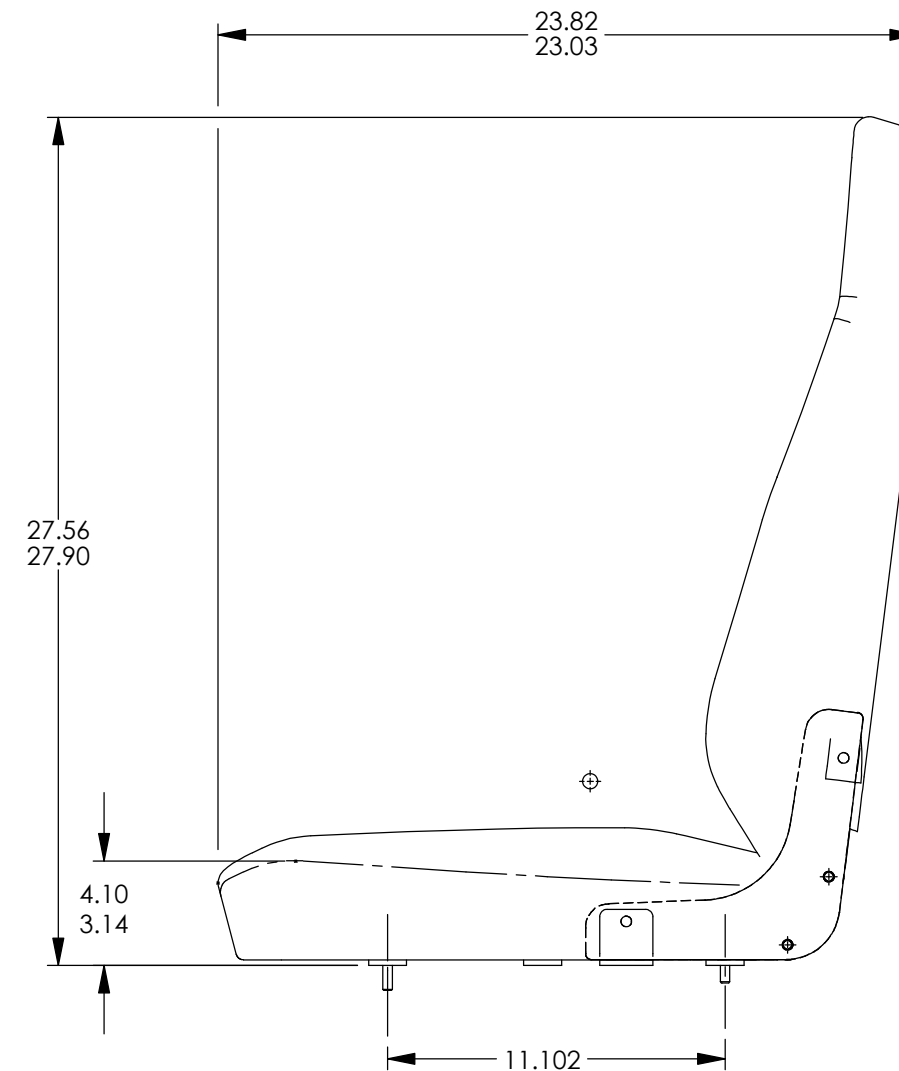

# Humvee

[www.hobostrom.com](http://www.hobostrom.com)  
262-542-0222

All measurements are in inches except where noted.

Seat dimensions are model-specific and subject to change; actual dimensions may vary slightly from the drawing. Contact H.O. Bostrom sales or customer service to identify specific seat features, possible applications, part numbers, and related dimensions. Designs and drawings are the property of H.O. Bostrom Company and are not to be reproduced or replicated. Copyright© 2023, H.O. Bostrom Company. All Rights Reserved.