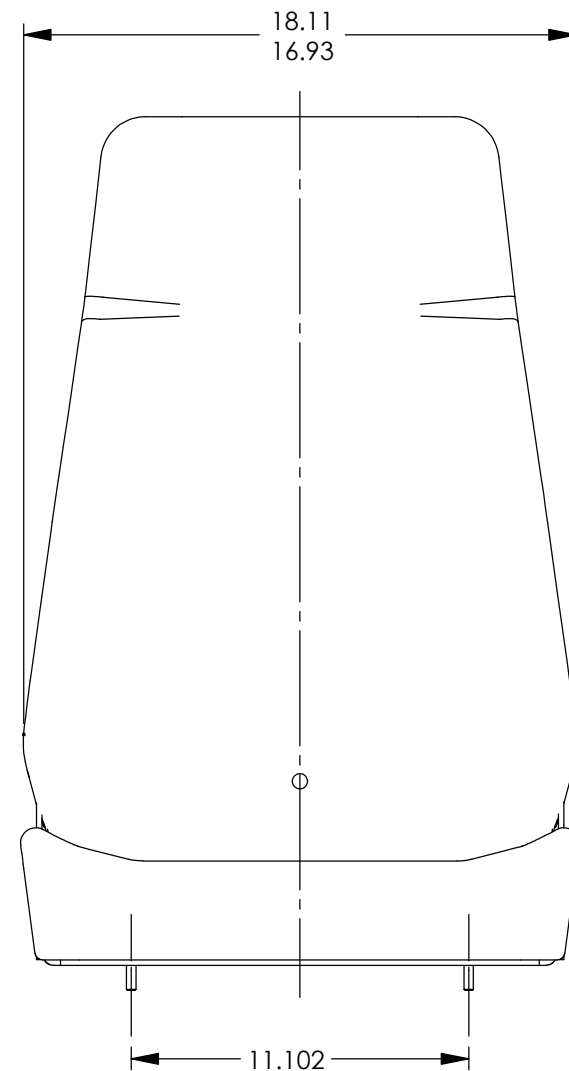

# Humvee

[www.hobostrom.com](http://www.hobostrom.com)  
262-542-0222

All measurements are in inches except where noted.

Seat dimensions are model-specific and subject to change; actual dimensions may vary slightly from the drawing. Contact H.O. Bostrom sales or customer service to identify specific seat features, possible applications, part numbers, and related dimensions. Designs and drawings are the property of H.O. Bostrom Company and are not to be reproduced or replicated. Copyright© 2023, H.O. Bostrom Company. All Rights Reserved.