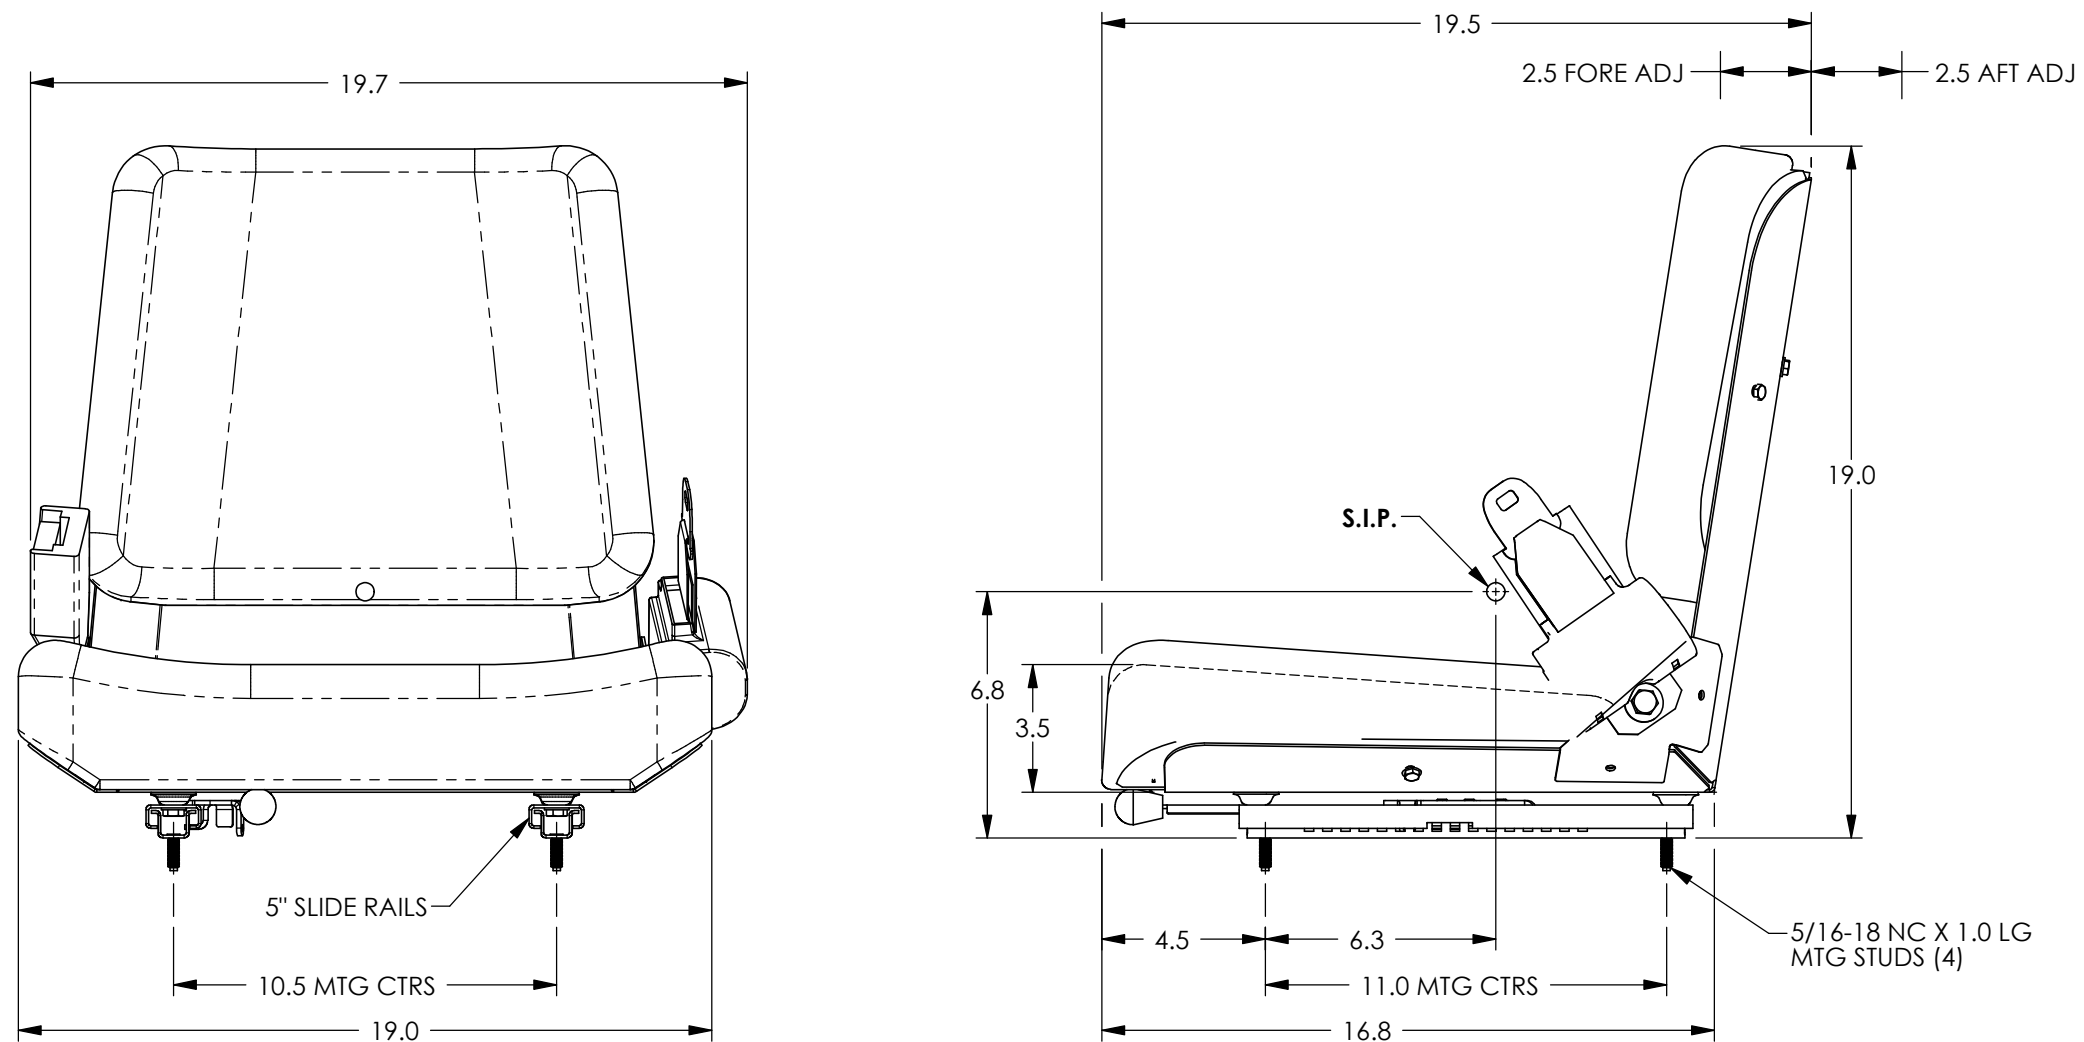

Bronco

www.hobostrom.com
262-542-0222

All measurements are in inches except where noted.

Seat dimensions are model-specific and subject to change; actual dimensions may vary slightly from the drawing. Contact H.O. Bostrom sales or customer service to identify specific seat features, possible applications, part numbers, and related dimensions. Designs and drawings are the property of H.O. Bostrom Company and are not to be reproduced or replicated. Copyright© 2023, H.O. Bostrom Company. All Rights Reserved.