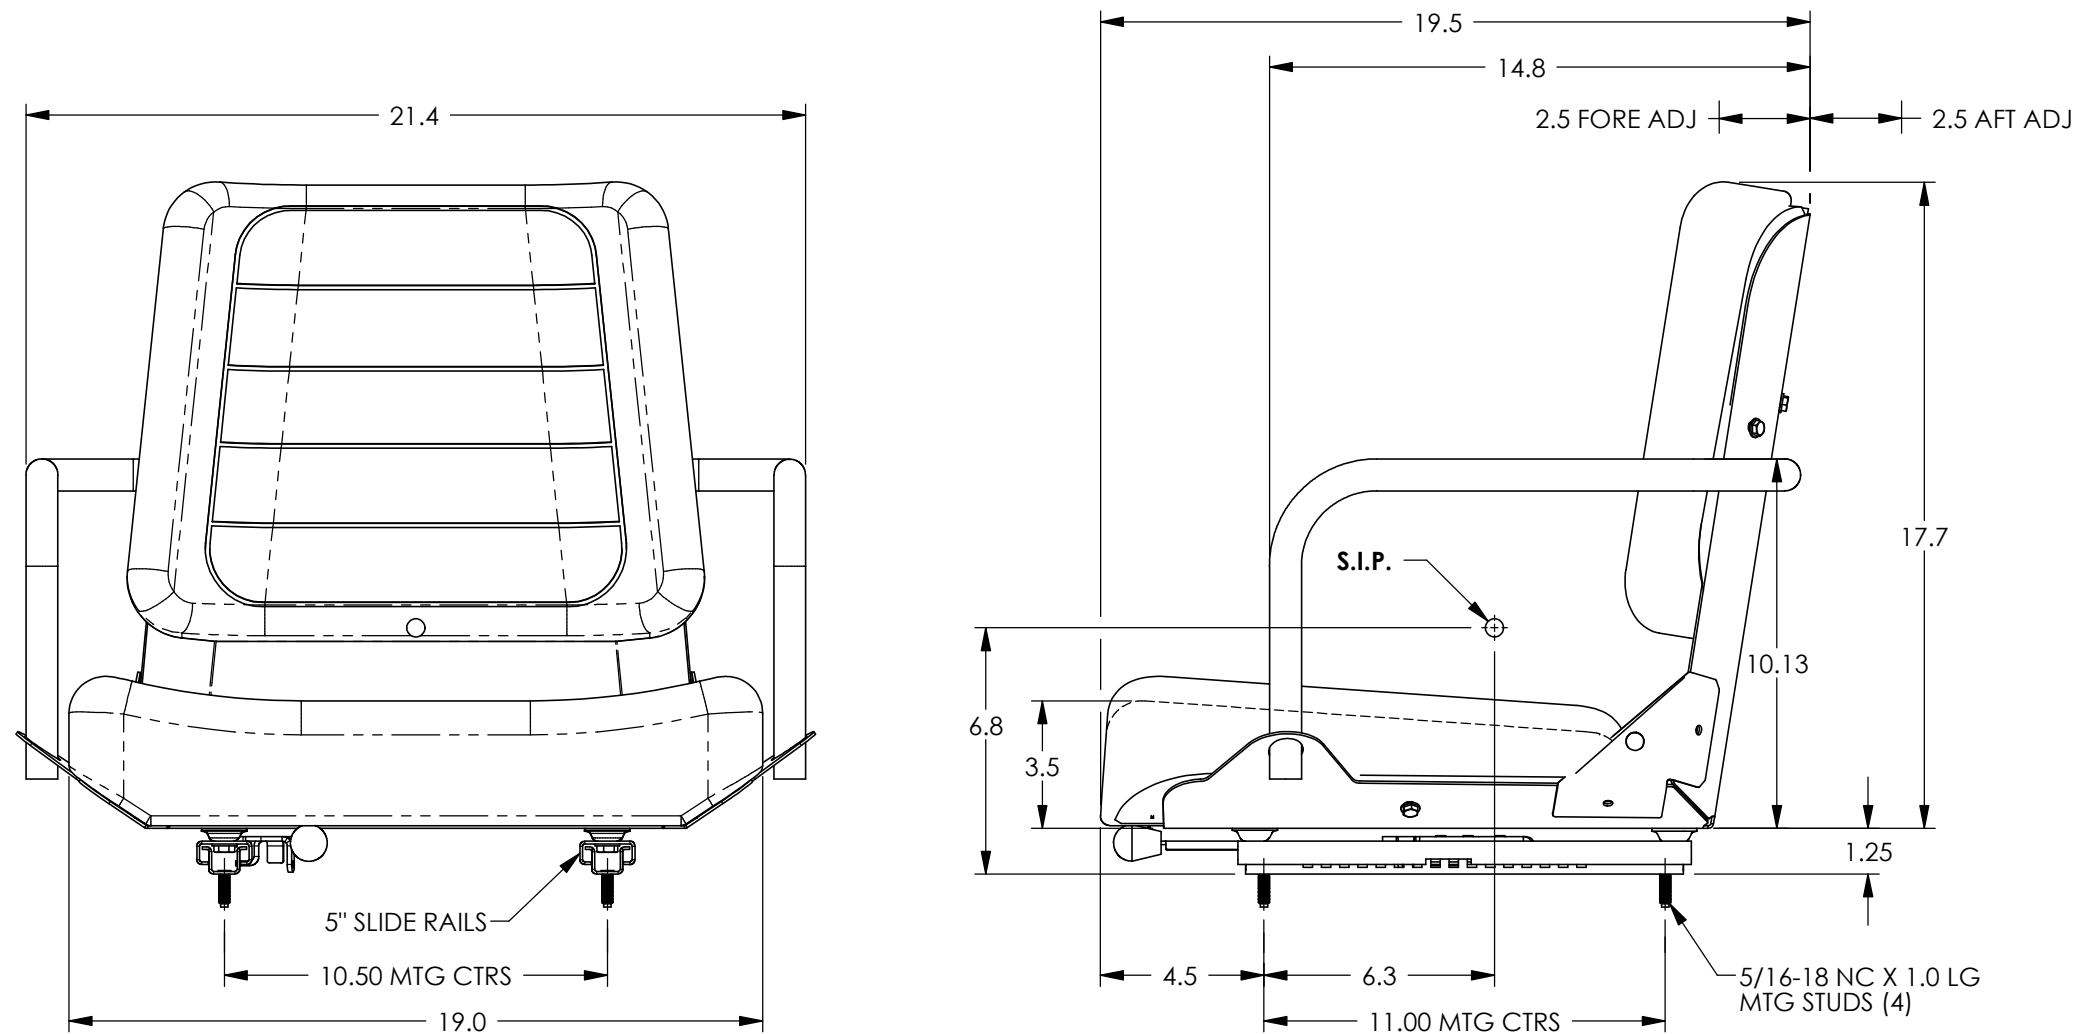

# Bronco With Tube Arms

[www.hobostrom.com](http://www.hobostrom.com)  
262-542-0222

All measurements are in inches except where noted.

Seat dimensions are model-specific and subject to change; actual dimensions may vary slightly from the drawing. Contact H.O. Bostrom sales or customer service to identify specific seat features, possible applications, part numbers, and related dimensions. Designs and drawings are the property of H.O. Bostrom Company and are not to be reproduced or replicated. Copyright© 2023, H.O. Bostrom Company. All Rights Reserved.